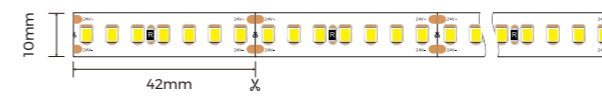

Installation Accessories

Model	CRI	Lumens	Voltage	Typ.power	Size	LEDs/ meter	Cutting unit
D8168-24V-10mm	>90	1860LM/M	24V	16.2W/M	5000x10x1.6mm	168LEDs	7LEDs/42mm