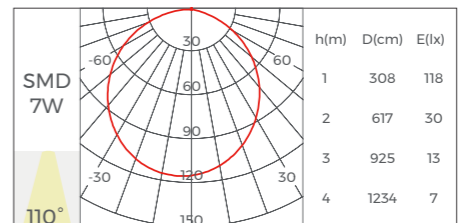

Light Source

Flexible Strip

Model	CRI	Lumens	Voltage	Typ.power	Size	LEDs/meter	Cutting unit
D6140-24V-8mm	>90	710LM/m	24V	6.6W/m	5000×8×12mm	140LEDs	7LEDs/50mm