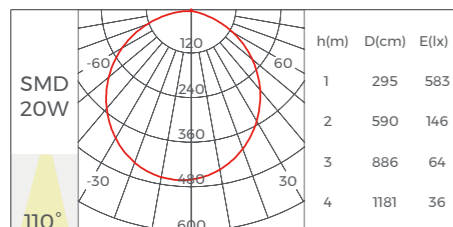

Effect image