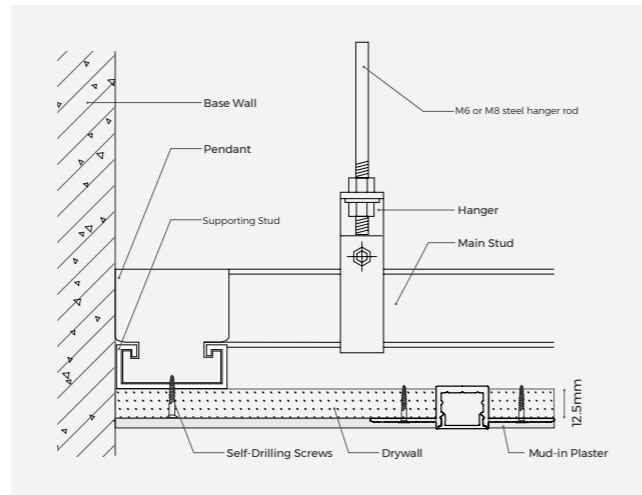

Structure image