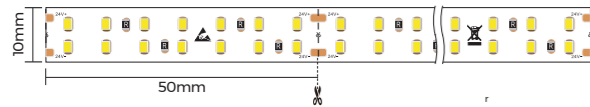

Light Source

Flexible Strip

Model	CRI	Lumens	Voltage	Typ.power	Size	LEDs/ meter	Cutting unit
D6280-24V-10mm	>90	1508LM/m	24V	15W/ m	5000×10×1.2mm	280LEDs	14LEDs/ 50mm