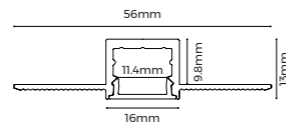

Profile Components

Profile	L2500×W56×H13mm	
Diffuser	L2500×W14.7×H4.5mm	
White Prismatic	CV-LR1613 L2500×W14.7×H4.3mm	
Black Prismatic	CV-LR1613 L2500×W14.7×H4.3mm	
Holeless end caps	EC-LR1613 L7×W16×H13mm	
End cap with hole	EC-LR1613 L7×W16×H13mm