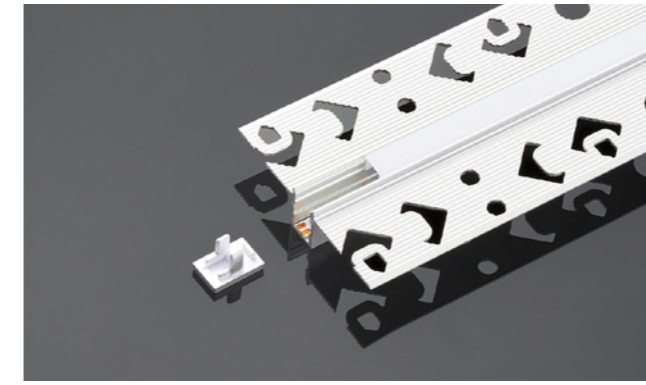

LE3523

Profile Components

Profile	L2500×W35×H23mm	
Diffuser	L2500×W20.4×H6.7mm	
Holeless end caps	EC-LE25 L35×W23×H21.5mm	

Installation Accessories

Splicing bars	EX-31 100×15.5×2mm	
Recessed Accessory	RE-14 24×16.3×15mm	

Light Source

Model	CRI	Lumens	Voltage	Typ.power	Size	LEDs/ meter	Cutting unit
DS8160(A)-24V-10mm	>80 >90	2900LM/M 2280LM/M	24V	20W/M	5000x10x1.6mm	160LEDs	8LEDs/50mm
DY830-24V-14mm	>80 >90	2400LM/M 2060LM/M	24V	20W/M	538.5x13.5x1.2mm	30LEDs/PCS	6LEDs/1077mm

Basic Parameters

Installation	Recessed
Material	AL6063-T5, spraying surface
Coating	Black, White
Application	Indoor
IP grade	IP20
Warranty	5 years
Certification	Rohs, Reach

Cover Accessories

Prismatic Diffuser	CV-LS25FP L2500×W20.4×H6.7mm	
Grating	CV-LS25G L1077×W19.5×H15mm	
Asymmetric	CV-LS25LA L2500×W22×H7.5mm	
Blind	CV-LS25FB L2500×W20.4×H6.7mm	

Corner Accessories

L-shaped	L90-LE25 277X277X23mm	
T-shaped	T90-LE25 529X277X23mm	
X-shaped	X90-LE25 529X529X23mm	

* All corners are available in with/without light source.

LR0812

Profile Components

Profile	L2500×W47.8×H12mm	
Diffuser	L2500×W6.4×H3.7mm	
Black Diffuser	CV-LR0812 L2500×W6.4×H3.7mm	
Holeless end caps	EC-LR0812 L8×W7.8×H12mm	
End cap with hole	EC-LR0812 L8×W7.8×H12mm	

Installation Accessories

Screw	CL-01 M3.5X40mm	

Light Source

Model	CRI	Lumens	Voltage	Typ.power	Size	LEDs/ meter	Cutting unit
D6140-24V-4mm	>90	710LM/m	24V	6.6W/m	5000×4×1.2mm	140LEDs	7LEDs/50mm

Basic Parameters

Installation	Trimless recessed
Material	AL6063-T5
Coating	Silver anodized
Application	Indoor
IP grade	IP20
Warranty	5 years
Certification	Rohs, Reach

Structure image

Effect image