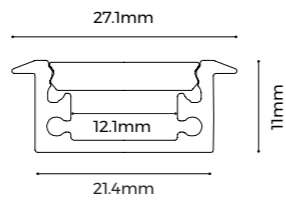

Basic Parameters

Installation	Recessed
Material	AL6063-T5
Coating	Silver anodized
Application	Indoor
IP grade	IP65
Warranty	5 years
Certification	Rohs, Reach, IK10