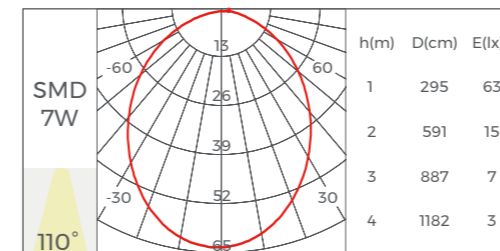

SK8513(B)

Basic Parameters

Installation	Trimless recessed
Material	AL6063-T5, spraying surface
Coating	White
Application	Indoor
IP grade	IP20
Warranty	5 years
Certification	Rohs, Reach

Profile Components

Profile	L2500×W13.2×H85mm	
Diffuser	L2500×W10.3×H6.8mm	

Installation Accessories

Screw	CL-01 M3.5×40mm	

Light Source

Flexible Strip

Model	CRI	Lumens	Voltage	Typ.power	Size	LEDs/ meter	Cutting unit
D6140-24V-8mm	>90	710LM/ m	24V	6.6W/ m	5000×8×1.2mm	140LEDs	7LEDs/ 50mm

LS2126

Basic Parameters

Installation	Recessed
Material	AL6063-T5
Coating	Silver anodized
Application	Indoor
IP grade	IP65
Warranty	5 years
Certification	Rohs, Reach, IK10

Profile Components

Profile	L2500×W21.4×H27mm	
Diffuser	L2500×W18×H3.4mm	
Holeless end caps	EC-LS2126 L27×W21.4×H5mm	
End cap with hole	EC-LS2126 L27×W21.4×H5mm	

Light Source

Flexible Strip

Model	CRI	Lumens	Voltage	Typ.power	Size	LEDs/ meter	Cutting unit
D6140-24V-8mm	>90	710LM/ m	24V	6.6W/ m	5000×8×1.2mm	140LEDs	7LEDs/ 50mm

Effect image