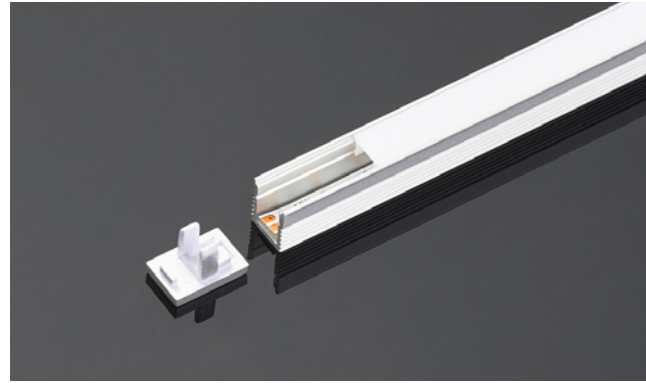

LS0709

Basic Parameters

Installation	Ceiling
Material	AL6063-T5, spraying surface/ anodizing
Coating	Silver anodized, Black, White

Profile Components

Profile	L2500×W7.6×H9mm	
Diffuser	L2500×W6.4×H3.7mm	
Black Diffuser	CV-LR0812 L2500×W6.4×H3.7mm	
Holeless end caps	EC-LS0709 L8×W7.6×H9mm	

Installation Accessories

Ceiling clip	CP-03 L15×W9.2×H4.5mm	

Light Source

Flexible Strip

Model	CRI	Lumens	Voltage	Typ.power	Size	LEDs/meter	Cutting unit
D6140-24V-4mm	>90	710LM/m	24V	6.6W/m	5000×4×12mm	140LEDs	7LEDs/50mm

LS0812

Basic Parameters

Installation	Ceiling
Material	AL6063-T5, spraying surface/ anodizing
Coating	Silver anodized, Black, White

Profile Components

Profile	L2500×W7.8×H12mm	
Diffuser	L2500×W6.4×H3.7mm	
Black Diffuser	CV-LR0812 L2500×W6.4×H3.7mm	
Holeless end caps	EC-LS0812 L8×W7.8×H12mm	
End cap with hole	EC-LS0812 L8×W7.8×H12mm	

Installation Accessories

Ceiling clip	CP-03 L15×W9.2×H4.5mm	

Light Source

Flexible Strip

Model	CRI	Lumens	Voltage	Typ.power	Size	LEDs/meter	Cutting unit
D6140-24V-4mm	>90	710LM/m	24V	6.6W/m	5000×4×12mm	140LEDs	7LEDs/50mm

LS1010

Basic Parameters

Installation	Ceiling
Material	AL6063-T5, spraying surface/ anodizing
Coating	Silver anodized, Black, White

Profile Components

Profile	L2500×W10×H10mm	
Diffuser	L2500×W9.43×H3.06mm	
Black Diffuser	CV-LS1010 L2500×W9.43×H3.06mm	
Holeless end caps	EC-LS1010 L10×W10×H8mm	
End cap with hole	EC-LS1010 L10×W10×H8mm	

Installation Accessories

Ceiling clip	CP-36 L2×W15×H4.5mm	

Light Source

Flexible Strip

Model	CRI	Lumens	Voltage	Typ.power	Size	LEDs/meter	Cutting unit
D6140-24V-8mm	>90	710LM/m	24V	6.6W/m	5000×8×12mm	140LEDs	7LEDs/50mm

LS1510

Basic Parameters