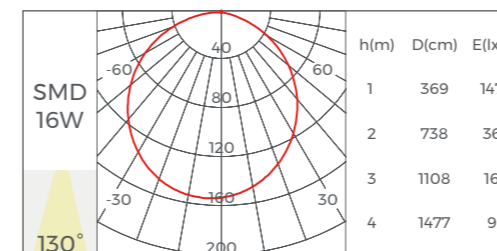

Effect image