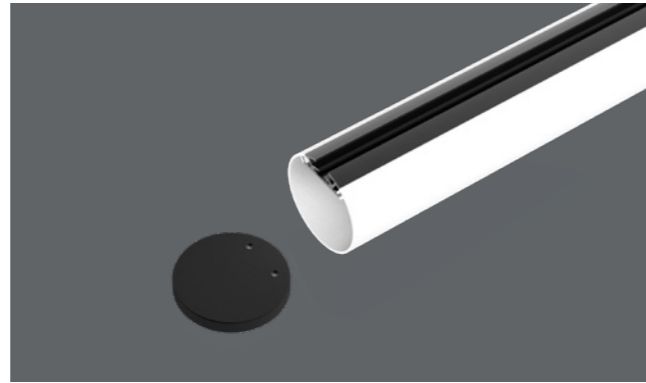

LT30

Basic Parameters

Installation	Pendant
Material	AL6063-T5, spraying surface/ anodizing
Coating	Silver anodized, Black, White

Profile Components

Profile	L2500×W19.5×H7.4mm	
Diffuser	L2500×Φ30×H26.8mm	
Holeless end caps	EC-LT30 Φ32.5×H2.4mm	

Installation Accessories

Pendant cable (Wire and cable in one)	PE-A	
Pendant Cable	PN-Y	

Light Source

Model	CRI	Lumens	Voltage	Typ.power	Size	LEDs/meter	Cutting unit
D8168-24V-10mm	>90	1860LM/M	24V	16.2W/M	5000x10x1.6mm	168LEDs	7LEDs/42mm

LT60

Basic Parameters

Installation	Pendant
Material	AL6063-T5, spraying surface/ anodizing
Coating	Silver anodized, Black, White

Profile Components

Profile	L2500×W35.2×H11mm	
Diffuser	L2500×Φ60×H55.6mm	
Holeless end caps	EC-LT60 Φ63.4×H8mm	

Installation Accessories

Pendant cable (with junction box)	PY-D	
Pendant cable	PN-D	
180° extender	EX-09 L1000×W13.3×H2.6mm	

Light Source

Model	CRI	Lumens	Voltage	Typ.power	Size	LEDs/meter	Cutting unit
D8280-24V-20mm	>80 >95	2600LM/M 2000LM/M	24V	20W/M	2500x20x1.5mm	280LEDs	14LEDs/50mm

LE1212

Basic Parameters

Installation	Recessed
Material	AL6063-T5, spraying surface/ anodizing
Coating	Silver anodized, Black, White

Profile Components

Profile	L2500×W12×H12mm	
Diffuser	L2500×W6.4×H3.7mm	
Black Diffuser	CV-LR0812 L2500×W6.4×H3.7mm	
Holeless end caps	EC-LE1212 L12×W12×H10mm	
End cap with hole	EC-LE1212 L12×W12×H10mm	

Installation Accessories

Embedded clip	CP-T1 25×13×9.5mm	

Light Source

Model	CRI	Lumens	Voltage	Typ.power	Size	LEDs/meter	Cutting unit
D6140-24V-4mm	>90	710LM/m	24V	6.6W/m	5000×4×1.2mm	140LEDs	7LEDs/50mm

LE1410

Basic Parameters

Installation	Recessed
Material	AL6063-T5, spraying surface/ anodizing
Coating	Silver anodized, Black, White

Profile Components