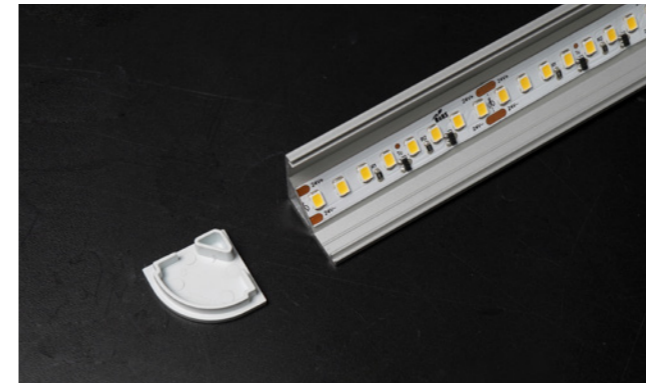

Light Source

Model	CRI	Lumens	Voltage	Typ.power	Size	LEDs/ meter	Cutting unit
D6140-24V-8mm	>90	710LM/ m	24V	6.6W/ m	5000×8×12mm	140LEDs	7LEDs/ 50mm

Structure image

Effect image

LG2020C

Basic Parameters

Installation	Ceiling
Material	AL6063-T5, spraying surface/ anodizing
Coating	Silver anodized, Black, White
Application	Indoor
IP grade	IP20
Warranty	5 years
Certification	Rohs, Reach