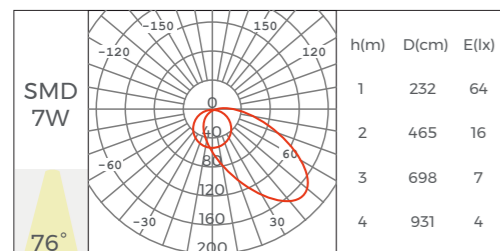

SK8513(B)

Basic Parameters

Installation	Trimless recessed
Material	AL6063-T5, spraying surface
Coating	White
Application	Indoor
IP grade	IP20
Warranty	5 years
Certification	Rohs, Reach

Profile Components

Profile	L2500×W13.2×H85mm	
Diffuser	L2500×W10.3×H6.8mm	

Installation Accessories

Screw	CL-01 M3.5×40mm	

Light Source

Flexible Strip

Model	CRI	Lumens	Voltage	Typ.power	Size	LEDs/ meter	Cutting unit
D6140-24V-8mm	>90	710LM/ m	24V	6.6W/ m	5000×8×1.2mm	140LEDs	7LEDs/ 50mm

Effect image

LS2126

Basic Parameters

Installation	Recessed
Material	AL6063-T5
Coating	Silver anodized
Application	Indoor
IP grade	IP65
Warranty	5 years
Certification	Rohs, Reach, IK10

Profile Components

Profile	L2500×W21.4×H27mm	
Diffuser	L2500×W18×H3.4mm	
Holeless end caps	EC-LS2126 L27×W21.4×H5mm	
End cap with hole	EC-LS2126 L27×W21.4×H5mm	

Light Source

Flexible Strip

Model	CRI	Lumens	Voltage	Typ.power	Size	LEDs/ meter	Cutting unit
D6140-24V-8mm	>90	710LM/ m	24V	6.6W/ m	5000×8×1.2mm	140LEDs	7LEDs/ 50mm