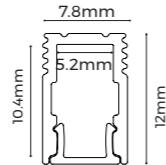

LS0709

Basic Parameters

Installation	Ceiling
Material	AL6063-T5, spraying surface/ anodizing
Coating	Silver anodized, Black, White

Profile Components

Profile	L2500×W7.6×H9mm	
Diffuser	L2500×W6.4×H3.7mm	
Black Diffuser	CV-LR0812 L2500×W6.4×H3.7mm	
Holeless end caps	EC-LS0709 L8×W7.6×H9mm	

Installation Accessories

Ceiling clip	CP-03 L15×W9.2×H4.5mm	

Light Source

Flexible Strip

Model	CRI	Lumens	Voltage	Typ.power	Size	LEDs/meter	Cutting unit
D6140-24V-4mm	>90	710LM/m	24V	6.6W/m	5000×4×12mm	140LEDs	7LEDs/50mm

LS0812

Basic Parameters

Installation	Ceiling
Material	AL6063-T5, spraying surface/ anodizing
Coating	Silver anodized, Black, White

Profile Components

Profile	L2500×W7.8×H12mm	
Diffuser	L2500×W6.4×H3.7mm	
Black Diffuser	CV-LR0812 L2500×W6.4×H3.7mm	
Holeless end caps	EC-LS0812 L8×W7.8×H12mm	
End cap with hole	EC-LS0812 L8×W7.8×H12mm	

Installation Accessories

Ceiling clip	CP-03 L15×W9.2×H4.5mm	

Light Source

Flexible Strip

Model	CRI	Lumens	Voltage	Typ.power	Size	LEDs/meter	Cutting unit
D6140-24V-4mm	>90	710LM/m	24V	6.6W/m	5000×4×12mm	140LEDs	7LEDs/50mm

LS1010

Basic Parameters

Installation	Ceiling
Material	AL6063-T5, spraying surface/ anodizing
Coating	Silver anodized, Black, White

Profile Components

Profile	L2500×W10×H10mm	
Diffuser	L2500×W9.43×H3.06mm	
Black Diffuser	CV-LS1010 L2500×W9.43×H3.06mm	
Holeless end caps	EC-LS1010 L10×W10×H8mm	
End cap with hole	EC-LS1010 L10×W10×H8mm	

Installation Accessories

Ceiling clip	CP-36 L2×W15×H4.5mm	

Light Source

Flexible Strip

Model	CRI	Lumens	Voltage	Typ.power	Size	LEDs/meter	Cutting unit
D6140-24V-8mm	>90	710LM/m	24V	6.6W/m	5000×8×12mm	140LEDs	7LEDs/50mm

LS1510

Basic Parameters