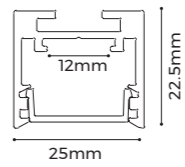

Basic Parameters

Installation	Pendant, Ceiling
Material	AL6063-T5, spraying surface/ anodizing
Coating	Silver anodized, Black, White
Application	Indoor
IP grade	IP20
Warranty	5 years
Certification	Rohs, Reach