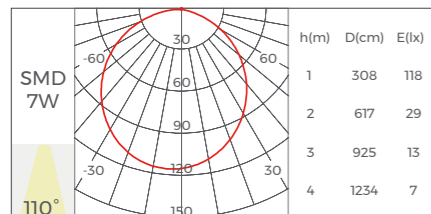

Light Source

Flexible Strip

Model	CRI	Lumens	Voltage	Typ.power	Size	LEDs/meter	Cutting unit
D6140-24V-8mm	>90	710LM/m	24V	6.6W/m	5000x8x12mm	140LEDs	7LEDs/50mm