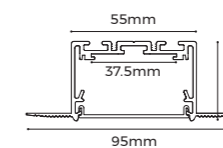

Profile Components

Profile	L2500×W95×H35mm	
Diffuser	L2500×W48.8×H5.6mm	
Flexible diffuser	CV-LS5470FD(F) L50000×W48.8×H5.6mm	
Flexible Prismatic diffuser	CV-LS5470FP(F) L50000×W48.8×H5.6mm	
Holeless end caps	EC-LR5535(A) L55×W35×H22mm	