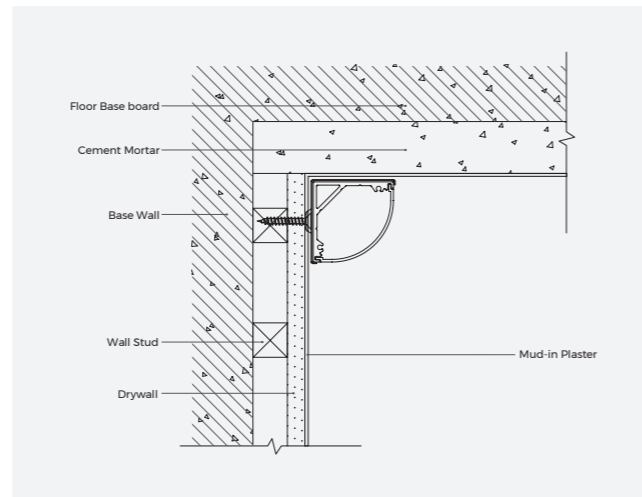

Structure image