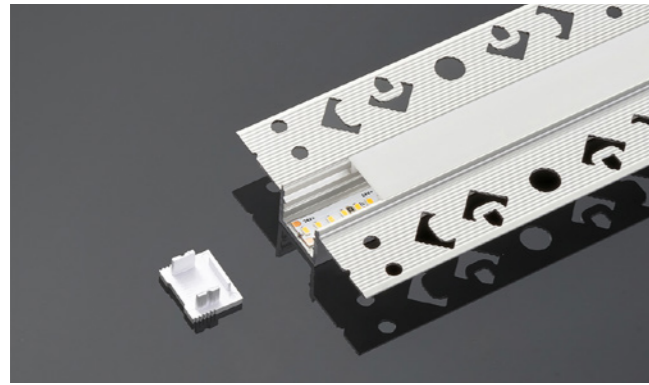

Basic Parameters

Installation	Trimless recessed
Material	AL6063-T5
Coating	Silver anodized
Application	Indoor
IP grade	IP20
Warranty	5 years
Certification	Rohs, Reach

Structure image

Effect image

LR1613

Basic Parameters