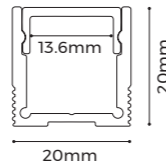

LS2020

Basic Parameters

Installation	Ceiling, Trimless recessed
Material	AL6063-T5, spraying surface/ anodizing
Coating	Silver anodized, Black, White

Profile Components

Profile	L2500×W20×H20mm	
Diffuser	L2500×W14.7×H4.3mm	
Prismatic Diffuser	CV-LR2013 L2500×W14.7×H4.3mm	
Black Diffuser	CV-LR2013 L2500×W14.7×H4.3mm	
Holeless end caps	EC-LS2020 L20×W20×H4.5mm	
End cap with hole	EC-LS2020 L20×W20×H4.5mm	

Installation Accessories

Ceiling clip	CP-08 21.8X12X6.4mm	

Light Source

Flexible Strip	

Model	CRI	Lumens	Voltage	Typ.power	Size	LEDs/meter	Cutting unit
D6280-24V-10mm	>90	1508LM/M	24V	15W/M	5000x10x1.2mm	280LEDs	14LEDs/50mm