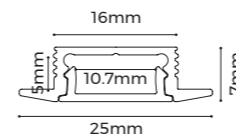

LE1910

Basic Parameters

Installation	Recessed
Material	AL6063-T5, spraying surface/ anodizing
Coating	Silver anodized, Black, White

Profile Components

Profile	L2500xW19xH10mm	
Diffuser	L2500xW14.43xH3mm	
Black Diffuser	CV-LS1510 L2500xW14.43xH3mm	
Holeless end caps	EC-LE1910 L19xW10xH8mm	
End cap with hole	EC-LE1910 L19xW10xH8mm	

Installation Accessories

Embedded clip	CP-39 L24xW20.79xH8.5mm	

Light Source

Flexible Strip

Model	CRI	Lumens	Voltage	Typ.power	Size	LEDs/meter	Cutting unit
D6140-24V-8mm	>90	710LM/m	24V	6.6W/m	5000x8x12mm	140LEDs	7LEDs/50mm

LE2409

Basic Parameters

Installation	Recessed
Material	AL6063-T5, spraying surface/ anodizing
Coating	Silver anodized, Black, White

Profile Components

Profile	L2500xW23.8xH8.8mm	
Diffuser	CV-LR0812 L2500xW6.4xH3.7mm	
Black Diffuser	CV-LR0812 L2500xW6.4xH3.7mm	
End cap	EC-LE2409 L23.8xW8.8xH14mm	
End cap with hole	EC-LE2409 L23.8xW8.8xH14mm	

Light Source

Flexible Strip

Model	CRI	Lumens	Voltage	Typ.power	Size	LEDs/meter	Cutting unit
D6140-24V-4mm	>90	710LM/m	24V	6.6W/m	5000x4x12mm	140LEDs	7LEDs/50mm

LE2507

Basic Parameters

Installation	Recessed
Material	AL6063-T5, spraying surface/ anodizing
Coating	Silver anodized, Black, White

Profile Components

Profile	L2500xW25xH7mm	
Diffuser	L2500xW14.6xH4.5mm	
White Prismatic	CV-LR1613 L2500xW14.7xH4.3mm	
Black Prismatic	CV-LR1613 L2500xW14.7xH4.3mm	
Holeless end caps	EC-LE2507 L25xW7xH10mm	
End cap with hole	EC-LE2507 L25xW7xH10mm	

Light Source

Flexible Strip

Model	CRI	Lumens	Voltage	Typ.power	Size	LEDs/meter	Cutting unit
D6280-24V-8mm	>90	1650LM/m	24V	15W/m	5000x8x13mm	280LEDs	7LEDs/25mm

LE2513

Basic Parameters