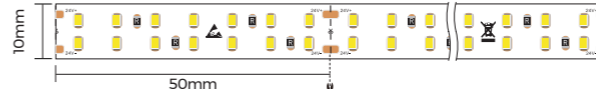

Light Source

Model	CRI	Lumens	Voltage	Typ.power	Size	LEDs/ meter	Cutting unit
D6280-24V-10mm	>90	1508LM/ m	24V	15W/ m	5000×10×12mm	280LEDs	14LEDs/ 50mm