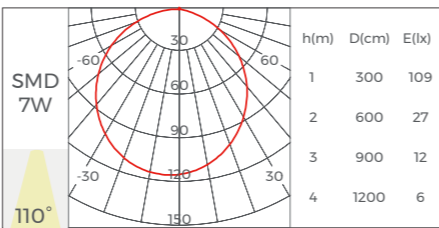

Light Source

Flexible Strip

Model	CRI	Lumens	Voltage	Typ.power	Size	LEDs/meter	Cutting unit
D6140-24V-8mm	>90	710LM/m	24V	6.6W/m	5000×8×1.2mm	140LEDs	7LEDs/50mm