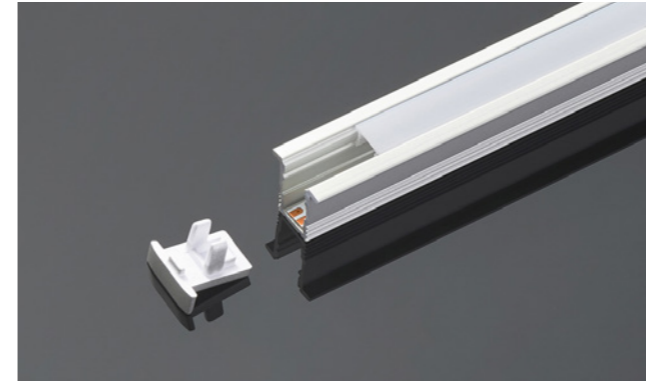

LT30

Basic Parameters

Installation	Pendant
Material	AL6063-T5, spraying surface/ anodizing
Coating	Silver anodized, Black, White

Profile Components

Profile	L2500×W19.5×H7.4mm	
Diffuser	L2500×Φ30×H26.8mm	
Holeless end caps	EC-LT30 Φ32.5×H2.4mm	

Installation Accessories

Pendant cable (Wire and cable in one)	PE-A	
Pendant Cable	PN-Y	

Light Source

Model	CRI	Lumens	Voltage	Typ.power	Size	LEDs/meter	Cutting unit
D8168-24V-10mm	>90	1860LM/M	24V	16.2W/M	5000x10x1.6mm	168LEDs	7LEDs/42mm

LT60

Basic Parameters

Installation	Pendant
Material	AL6063-T5, spraying surface/ anodizing
Coating	Silver anodized, Black, White

Profile Components

Profile	L2500×W35.2×H11mm	
Diffuser	L2500×Φ60×H55.6mm	
Holeless end caps	EC-LT60 Φ63.4×H8mm	

Installation Accessories

Pendant cable (with junction box)	PY-D	
Pendant cable	PN-D	
180° extender	EX-09 L1000×W13.3×H2.6mm	

Light Source

Model	CRI	Lumens	Voltage	Typ.power	Size	LEDs/meter	Cutting unit
D8280-24V-20mm	>80 >95	2600LM/M 2000LM/M	24V	20W/M	2500x20x1.5mm	280LEDs	14LEDs/50mm

LE1212

Basic Parameters

Installation	Recessed
Material	AL6063-T5, spraying surface/ anodizing
Coating	Silver anodized, Black, White

Profile Components

Profile	L2500×W12×H12mm	
Diffuser	L2500×W6.4×H3.7mm	
Black Diffuser	CV-LR0812 L2500×W6.4×H3.7mm	
Holeless end caps	EC-LE1212 L12×W12×H10mm	
End cap with hole	EC-LE1212 L12×W12×H10mm	

Installation Accessories

Embedded clip	CP-T1 25×13×9.5mm	

Light Source

Model	CRI	Lumens	Voltage	Typ.power	Size	LEDs/meter	Cutting unit
D6140-24V-4mm	>90	710LM/m	24V	6.6W/m	5000×4×1.2mm	140LEDs	7LEDs/50mm

LE1410

Basic Parameters

Installation	Recessed
Material	AL6063-T5, spraying surface/ anodizing
Coating	Silver anodized, Black, White

Profile Components