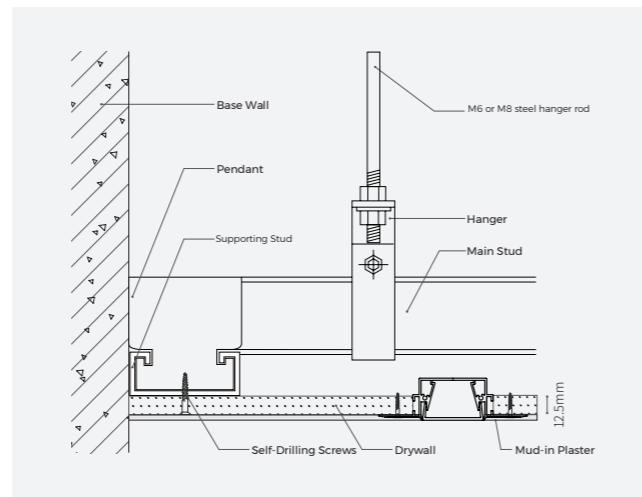

Structure image