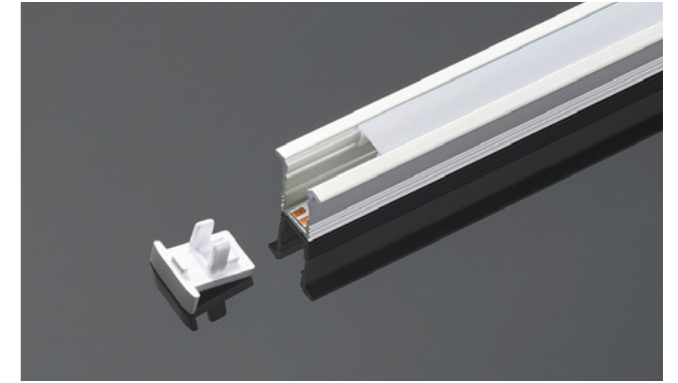

LE1410

Basic Parameters

Installation	Recessed
Material	AL6063-T5, spraying surface/ anodizing
Coating	Silver anodized, Black, White

Profile Components

Profile	L2500×W14×H10mm	
Diffuser	L2500×W9.43×H3.06mm	
Black Prismatic	CV-LS1010 L2500×W9.43×H3.06mm	
Holeless end caps	EC-LE1410 L14×W10×H8mm	
End cap with hole	EC-LE1410 L14×W10×H8mm	

Installation Accessories

Embedded Clips	CP-38 L15.3×W24×H8mm	

Light Source

Model	CRI	Lumens	Voltage	Typ.power	Size	LEDs/meter	Cutting unit
D6140-24V-8mm	>90	710LM/m	24V	6.6W/m	5000×8×1.2mm	140LEDs	7LEDs/50mm