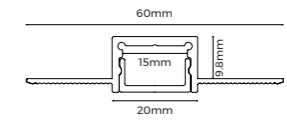

Profile Components

Profile	L2500×W60×H13mm	
Diffuser	L2500×W14.7×H4.3mm	
White Prismatic	CV-LR2013 L2500×W14.7×H4.3mm	
Black Prismatic	CV-LR2013 L2500×W14.7×H4.3mm	
Holeless end caps	EC-LR2013 L20×W13×H4.5mm	
End cap with hole	EC-LR2013 L20×W13×H4.5mm