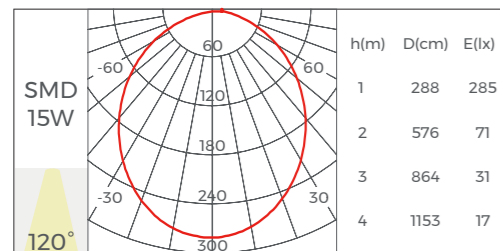

Light Source

Flexible Strip

Model	CRI	Lumens	Voltage	Typ.power	Size	LEDs/ meter	Cutting unit
D6280-24V-10mm	>90	1508LM/m	24V	15W/ m	5000×10×1.2mm	280LEDs	14LEDs/ 50mm

Structure image

Effect image

SK6013(B)