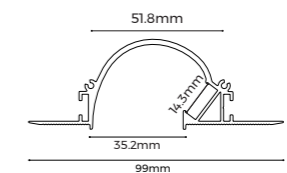

Basic Parameters

Installation	Trimless recessed
Material	AL6063-T5, spraying surface
Coating	White
Application	Indoor
IP grade	IP20
Warranty	5 years
Certification	Rohs, Reach