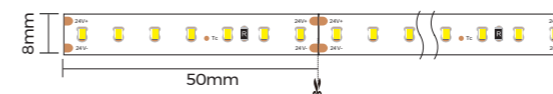

Light Source

Flexible Strip							
Model	CRI	Lumens	Voltage	Typ.power	Size	LEDs/ meter	Cutting unit
D6140-24V-8mm	>90	710LM/ m	24V	6.6W/ m	5000×8×12mm	140LEDs	7LEDs/ 50mm