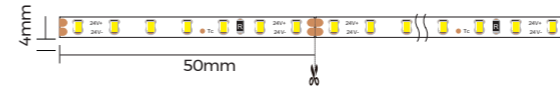

Light Source

Model	CRI	Lumens	Voltage	Typ.power	Size	LEDs/meter	Cutting unit
D6140-24V-4mm	>90	710LM/m	24V	6.6W/m	5000×4×1.2mm	140LEDs	7LEDs/50mm