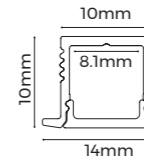

LT30

Basic Parameters

Installation	Pendant
Material	AL6063-T5, spraying surface/ anodizing
Coating	Silver anodized, Black, White

Profile Components

Profile	L2500×W19.5×H7.4mm	
Diffuser	L2500×Φ30×H26.8mm	
Holeless end caps	EC-LT30 Φ32.5×H2.4mm	

Installation Accessories

Pendant cable (Wire and cable in one)	PE-A	
Pendant Cable	PN-Y	

Light Source

Model	CRI	Lumens	Voltage	Typ.power	Size	LEDs/meter	Cutting unit
D8168-24V-10mm	>90	1860LM/M	24V	16.2W/M	5000x10x1.6mm	168LEDs	7LEDs/42mm

LT60

Basic Parameters

Installation	Pendant
Material	AL6063-T5, spraying surface/ anodizing
Coating	Silver anodized, Black, White

Profile Components

Profile	L2500×W35.2×H11mm	
Diffuser	L2500×Φ60×H55.6mm	
Holeless end caps	EC-LT60 Φ63.4×H8mm	

Installation Accessories

Pendant cable (with junction box)	PY-D	
Pendant cable	PN-D	
180° extender	EX-09 L1000×W13.3×H2.6mm	

Light Source

Model	CRI	Lumens	Voltage	Typ.power	Size	LEDs/meter	Cutting unit
D8280-24V-20mm	>80 >95	2600LM/M 2000LM/M	24V	20W/M	2500x20x1.5mm	280LEDs	14LEDs/50mm

LE1212

Basic Parameters

Installation	Recessed
Material	AL6063-T5, spraying surface/ anodizing
Coating	Silver anodized, Black, White

Profile Components

Profile	L2500×W12×H12mm	
Diffuser	L2500×W6.4×H3.7mm	
Black Diffuser	CV-LR0812 L2500×W6.4×H3.7mm	
Holeless end caps	EC-LE1212 L12×W12×H10mm	
End cap with hole	EC-LE1212 L12×W12×H10mm	

Installation Accessories

Embedded clip	CP-T1 25×13×9.5mm	

Light Source

Model	CRI	Lumens	Voltage	Typ.power	Size	LEDs/meter	Cutting unit
D6140-24V-4mm	>90	710LM/m	24V	6.6W/m	5000×4×1.2mm	140LEDs	7LEDs/50mm

LE1410

Basic Parameters

Installation	Recessed
Material	AL6063-T5, spraying surface/ anodizing
Coating	Silver anodized, Black, White

Profile Components