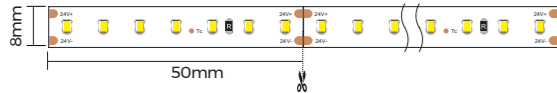

Profile Components

Profile	L2500×W13.2×H85mm	
Diffuser	L2500×W10.3×H6.8mm	

Installation Accessories

Screw	CL-01 M3.5×40mm	
-------	--------------------	--

Light Source

Flexible Strip

Model	CRI	Lumens	Voltage	Typ.power	Size	LEDs/ meter	Cutting unit
D6140-24V-8mm	>90	710LM/ m	24V	6.6W/ m	5000×8×1.2mm	140LEDs	7LEDs/ 50mm