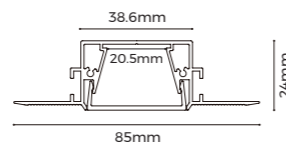

LR3924

Basic Parameters

Installation	Trimless recessed
Material	AL6063-T5
Coating	Silver anodized
Application	Indoor
IP grade	IP20
Warranty	5 years
Certification	Rohs, Reach

Profile Components

Profile	L2500×W85×H24mm	
Diffuser	L2500×W34.2×H10.2mm	
Holeless end caps	EC-LR3924 L38.6×W24×H2mm	

Installation Accessories

Screw	CL-O1 M3.5×40mm	

Light Source

Flexible Strip							
Model	CRI	Lumens	Voltage	Typ.power	Size	LEDs/ meter	Cutting unit
D8280-24V-20mm	>80 >95	2600LM/M 2000LM/M	24V	20W/M	2500x20x15mm	280LEDs	14LEDs/50mm

Structure image

Effect image

LR5535(A)

Basic Parameters

Installation	Trimless recessed
Material	AL6063-T5
Coating	Silver anodized
Application	Indoor
IP grade	IP20
Warranty	5 years
Certification	Rohs, Reach

Profile Components

Profile	L2500×W95×H35mm	
Diffuser	L2500×W48.8×H5.6mm	
Flexible diffuser	CV-LS5470FD(F) L50000×W48.8×H5.6mm	
Flexible Prismatic diffuser	CV-LS5470FP(F) L50000×W48.8×H5.6mm	
Holeless end caps	EC-LR5535(A) L55×W35×H22mm	

Installation Accessories

Screw	CL-O1 M3.5×40mm	

Light Source

Flexible Strip							
Model	CRI	Lumens	Voltage	Typ.power	Size	LEDs/ meter	Cutting unit
D8280-24V-34mm	>80 >95	3150LM/m 2500LM/m	24V	25W/m	2500×34×15mm	280LEDs	14LEDs/50mm
D8560SWW-24V-34mm	>80	2740LM/m	24V	50W/m	2500×34×15mm	560LEDs	28LEDs/50mm

Rigid module

Model	CRI	Lumens	Voltage	Typ.power	Size	LEDs/ meter	Cutting unit
DY8280B-24V-36mm	>80 >95	3150LM/m 2500LM/m	24V	25W/m	499×36×5.6mm	280LEDs	14 LEDs/50mm
DY8560SWW-24V-36mm	>80	2740LM/m	24V	50W/m	499×36×5.6mm	560LEDs	28LEDs/50mm

Splicing Accessories