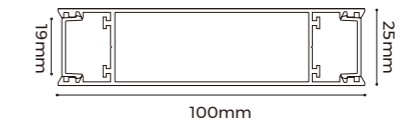

Basic Parameters

Installation	Pendant
Material	AL6063-T5, spraying surface
Coating	Black, White
Application	Indoor
IP grade	IP20
Warranty	5 years
Certification	Rohs, Reach