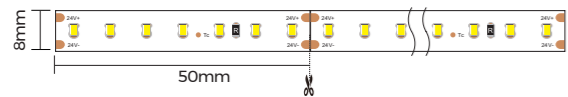

Light Source

Model	CRI	Lumens	Voltage	Typ.power	Size	LEDs/meter	Cutting unit
D6140-24V-8mm	>90	710LM/m	24V	6.6W/m	5000×8×12mm	140LEDs	7LEDs/50mm