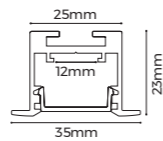

Basic Parameters

Installation	Recessed
Material	AL6063-T5, spraying surface
Coating	Black, White
Application	Indoor
IP grade	IP20
Warranty	5 years
Certification	Rohs, Reach

Cover Accessories

Prismatic Diffuser	CV-LS25FP L2500×W20.4×H6.7mm	
Grating	CV-LS25G L1077×W19.5×H15mm	
Asymmetric	CV-LS25LA L2500×W22×H7.5mm	
Blind	CV-LS25FB L2500×W20.4×H6.7mm	

Corner Accessories

L-shaped	L90-LE25 277X277X23mm	
T-shaped	T90-LE25 529X277X23mm	
X-shaped	X90-LE25 529X529X23mm	

* All corners are available in with/without light source.