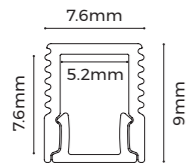

85x13.2MM

LS1911K

19.7x19.7MM

LS2013

20x13MM

LT60

60x60MM

LS2126

21.4x27MM

LS2020

20x20MM

LS2522

25x22.5MM

LE2711

27.1x11MM

LS0709

Installation Accessories

Ceiling clip	CP-03 L15×W9.2×H4.5mm	
--------------	--------------------------	--

Light Source

Flexible Strip

Model	CRI	Lumens	Voltage	Typ.power	Size	LEDs/meter	Cutting unit
D6140-24V-4mm	>90	710LM/m	24V	6.6W/m	5000×4×12mm	140LEDs	7LEDs/50mm