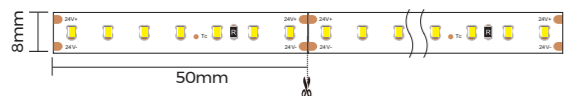

Installation Accessories

Embedded clip	CP-39 L24xW20.79xH8.5mm	
---------------	----------------------------	--

Light Source

Flexible Strip

Model	CRI	Lumens	Voltage	Typ.power	Size	LEDs/meter	Cutting unit
D6140-24V-8mm	>90	710LM/m	24V	6.6W/m	5000x8x12mm	140LEDs	7LEDs/50mm