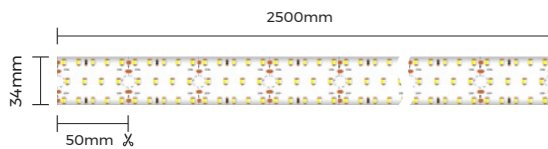

Rigid module

Model	CRI	Lumens	Voltage	Typ.power	Size	LEDs/ meter	Cutting unit
DY8280B-24V-36mm	>80 >95	3150LM/m 2500LM/m	24V	25W/m	499×36×5.6mm	280LEDs	14 LEDs/50mm
DY8560SWW-24V-36mm	>80	2740LM/m	24V	50W/m	499×36×5.6mm	560LEDs	28LEDs/50mm