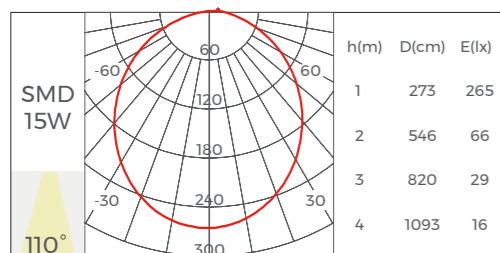

Standard extenders

180° "L"-type / "7"-type "T"-type / "X"-type	EX-E1 / EX-E2 / EX-E3 / EX-E4 / EX-E5	
---	---	--

Light Source

Flexible Strip

Model	CRI	Lumens	Voltage	Typ.power	Size	LEDs/ meter	Cutting unit
D6280-24V-10mm	>90	1508LM/ m	24V	15W/ m	5000×10×1.2mm	280LEDs	14LEDs/ 50mm