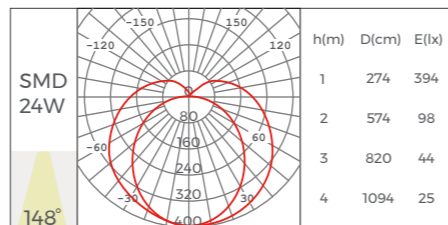

Light Source

Model	CRI	Lumens	Voltage	Typ.power	Size	LEDs/meter	Cutting unit
D8280-24V-20mm	>80 >95	2600LM/M 2000LM/M	24V	20W/M	2500x20x1.5mm	280LEDs	14LEDs/50mm