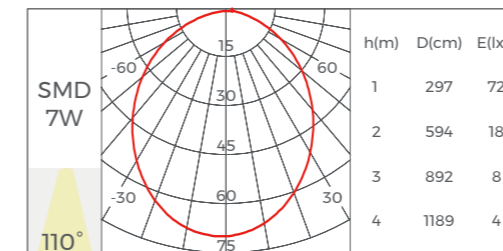

Effect image