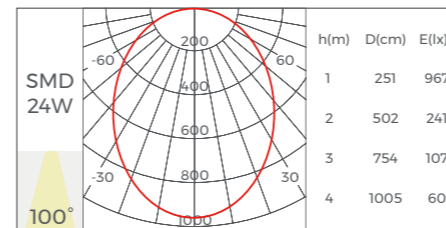

Basic Parameters

Installation	Pendant, Ceiling
Material	AL6063-T5, spraying surface/ anodizing
Coating	Silver anodized, Black, White
Application	Indoor
IP grade	IP20
Warranty	5 years
Certification	Rohs, Reach

Cover Accessories

Prismatic Diffuser	CV-LS25FP L2500*W20.4*H6.7mm	
Grating	CV-LS25G L1077*W19.5*H15mm	
Asymmetric	CV-LS25LA L2500*W22*H7.5mm	
Blind	CV-LS25FB L2500*W20.4*H6.7mm	

Corner Accessories

L-shaped	L90-LS25 277X277X22mm	
T-shaped	T90-LS25 529X277X22mm	
X-shaped	X90-LS25 529X529X22mm	

* All corners are available in with/without light source.