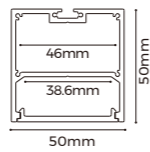

LS5050

Basic Parameters

Installation	Pendant
Material	AL6063-T5, spraying surface/ anodizing
Coating	Silver anodized, Black, White

Profile Components

Profile	L2500XW50XH50mm
Diffuser	L2500XW44.7XH61mm
Holeless end caps	EC-LS5050(N) L50XW50XH12mm

Installation Accessories

Pendant Cable (with junction box)	PY-D
Pendant Cable	PN-D
Pendant Rod	PG-I
Splicing Bar	EX-11 L400XW45.6XH21.4mm

Light Source

Model	CRI	Lumens	Voltage	Typ.power	Size	LEDs/ meter	Cutting unit
D8280-24V-34mm	>80 >95	3150LM/m 2500LM/m	24V	25W/m	2500X34X1.5mm	280LEDs	14LEDs/50mm