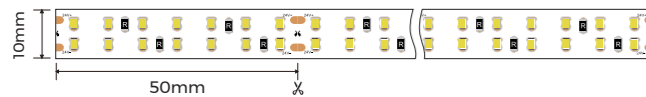

Light Source

Flexible Strip	

Model	CRI	Lumens	Voltage	Typ.power	Size	LEDs/meter	Cutting unit
D6280-24V-10mm	>90	1508LM/M	24V	15W/M	5000x10x1.2mm	280LEDs	14LEDs/50mm