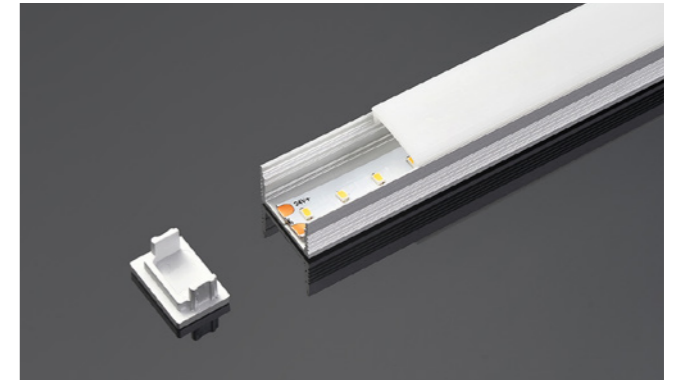

LS1510

Basic Parameters

Installation	Ceiling
Material	AL6063-T5, spraying surface/ anodizing
Coating	Silver anodized, Black, White

Profile Components

Profile	L2500×W15×H10mm	
Diffuser	L2500×W14.4×H3mm	
Black Diffuser	CV-LS1510 L2500×W14.4×H3mm	
Holeless end caps	EC-LS1510 L15×W10×H8mm	
End cap with hole	EC-LS1510 L15×W10×H8mm	

Installation Accessories

Ceiling clip	CP-37 L17×W15×H4.5mm	

Light Source

Flexible Strip

Model	CRI	Lumens	Voltage	Typ.power	Size	LEDs/meter	Cutting unit
D6140-24V-8mm	>90	710LM/m	24V	6.6W/m	5000×8×12mm	140LEDs	7LEDs/50mm