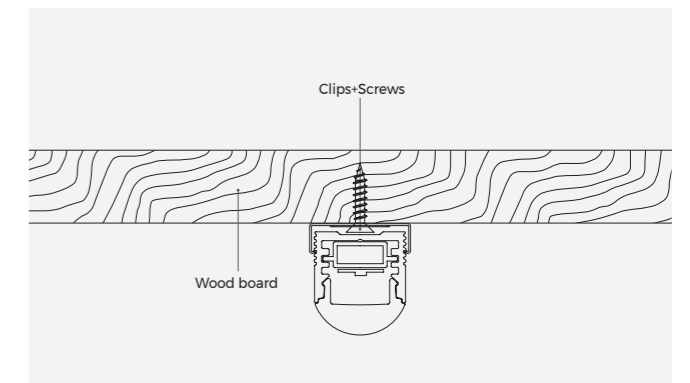

Structure image