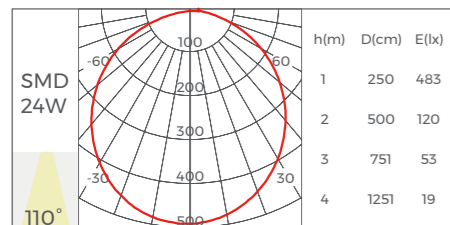

Light Source

Model	CRI	Lumens	Voltage	Typ.power	Size	LEDs/ meter	Cutting unit
D8280-24V-20mm	>80 >95	2600LM/M 2000LM/M	24V	20W/M	2500x20x1.5mm	280LEDs	14LEDs/50mm