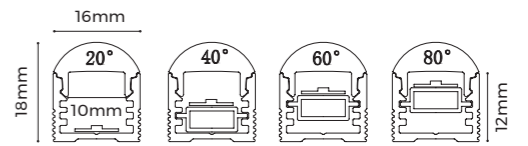

Light Source

Flexible Strip

Model	CRI	Lumens	Voltage	Typ.power	Size	LEDs/ meter	Cutting unit
D6140-24V-8mm	>90	710LM/ m	24V	6.6W/ m	5000×8×1.2mm	140LEDs	7LEDs/ 50mm

Basic Parameters

Installation	Ceiling
Material	AL6063-T5, spraying surface/ anodizing
Coating	Silver anodized, Black, White
Application	Indoor
IP grade	IP20
Warranty	5 years
Certification	Rohs, Reach