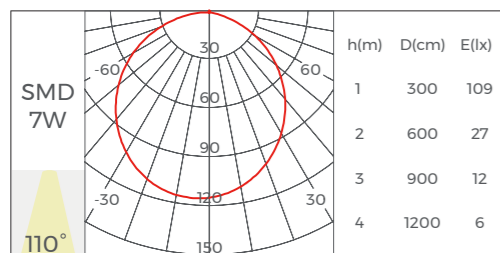

Effect image