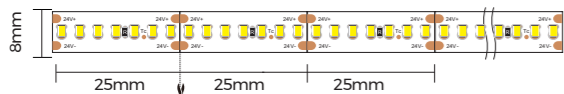

Installation Accessories

Ceiling clip	CP-04 17.8×15×4.5mm	
0-180° adjustable Ceiling clip	CP-06 35×17.7×21.4mm	

Light Source

Flexible Strip

Model	CRI	Lumens	Voltage	Typ.power	Size	LEDs/meter	Cutting unit
D6280-24V-8mm	>90	1650LM/m	24V	15W/m	5000×8×1.3mm	280LEDs	7LEDs/25mm