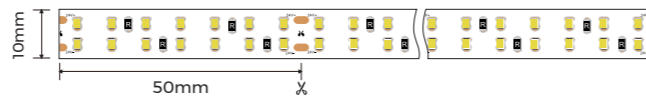

LS2013

Basic Parameters

Installation	Ceiling, Trimless recessed
Material	AL6063-T5, spraying surface/ anodizing
Coating	Silver anodized, Black, White

Profile Components

Profile	L2500×W20×H13mm	
Diffuser	L2500×W14.7×H4.3mm	
White Prismatic	CV-LR2013 L2500×W14.7×H4.3mm	
Black Prismatic	CV-LR2013 L2500×W14.7×H4.3mm	
Holeless end caps	EC-LS2013 L20×W13×H4.5mm	
End cap with hole	EC-LS2013 L20×W13×H4.5mm	

Installation Accessories

Ceiling clip	CP-08 21.8X12X6.4mm	

Light Source

Flexible Strip	

Model	CRI	Lumens	Voltage	Typ.power	Size	LEDs/meter	Cutting unit
D6280-24V-10mm	>90	1508LM/M	24V	15W/M	5000x10x1.2mm	280LEDs	14LEDs/50mm

LS2020

Basic Parameters

Installation	Ceiling, Trimless recessed
Material	AL6063-T5, spraying surface/ anodizing
Coating	Silver anodized, Black, White

Profile Components

Profile	L2500×W20×H20mm	
Diffuser	L2500×W14.7×H4.3mm	
Prismatic Diffuser	CV-LR2013 L2500×W14.7×H4.3mm	
Black Diffuser	CV-LR2013 L2500×W14.7×H4.3mm	
Holeless end caps	EC-LS2020 L20×W20×H4.5mm	
End cap with hole	EC-LS2020 L20×W20×H4.5mm	

Installation Accessories

Ceiling clip	CP-08 21.8X12X6.4mm	

Light Source

Flexible Strip	

Model	CRI	Lumens	Voltage	Typ.power	Size	LEDs/meter	Cutting unit
D6280-24V-10mm	>90	1508LM/M	24V	15W/M	5000x10x1.2mm	280LEDs	14LEDs/50mm

LS2522

Profile Components

Profile	L2500*W25*H22.5mm	
Diffuser	L2500*W20.4*H6.7mm	
Holeless end caps	EC-LS25 L25.1*W22.5*H6.5mm	

Installation Accessories

Whole luminaire splicing bars	EX-29 105*23*8.1mm	
Splicing bars	EX-31 100*15.5*2mm	
Pendant Accessory	PE-I	
Pendant Accessory	PE-J	
Ceiling Accessory	CL-16 64.5*24.5*5mm	
Power box 100w Non dimming	PB-02 574*25*50mm	
Power box 100w 1-10v dimming	PB-04 574*35*60mm	

Light Source

Flexible Strip