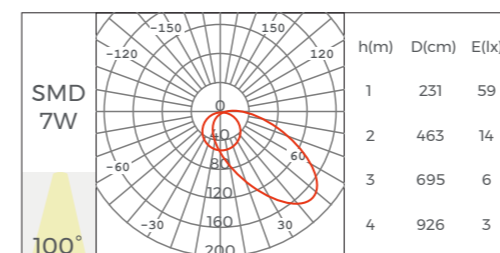

SK6013(B)

Basic Parameters

Installation	Trimless recessed
Material	AL6063-T5, spraying surface
Coating	White
Application	Indoor
IP grade	IP20
Warranty	5 years
Certification	Rohs, Reach

Profile Components

Profile L2500×W13.2×H60mm

Diffuser L2500×W10.3×H6.8mm

Installation Accessories

Screw CL-01
M3.5×40mm

Light Source

Flexible Strip

Model	CRI	Lumens	Voltage	Typ.power	Size	LEDs/ meter	Cutting unit
D6140-24V-8mm	>90	710LM/ m	24V	6.6W/ m	5000×8×1.2mm	140LEDs	7LEDs/ 50mm

Effect image