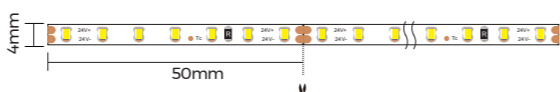

Light Source

Flexible Strip

Model	CRI	Lumens	Voltage	Typ.power	Size	LEDs/meter	Cutting unit
D6140-24V-4mm	>90	710LM/m	24V	6.6W/m	5000×4×12mm	140LEDs	7LEDs/50mm