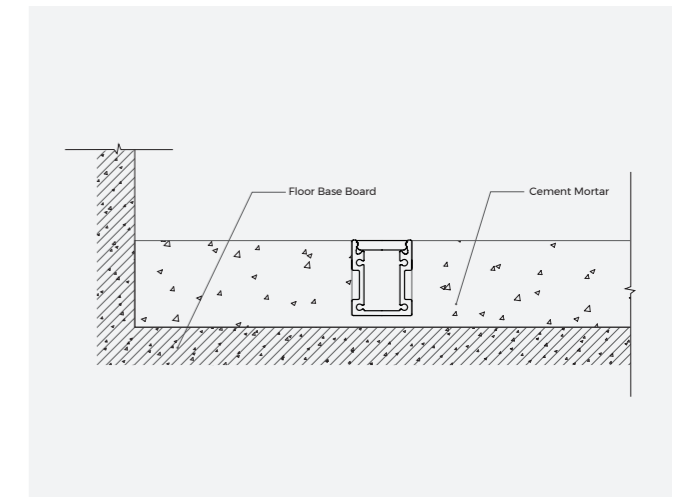

Light Source

Flexible Strip

Model	CRI	Lumens	Voltage	Typ.power	Size	LEDs/ meter	Cutting unit
D6140-24V-8mm	>90	710LM/ m	24V	6.6W/ m	5000×8×1.2mm	140LEDs	7LEDs/ 50mm

Structure image