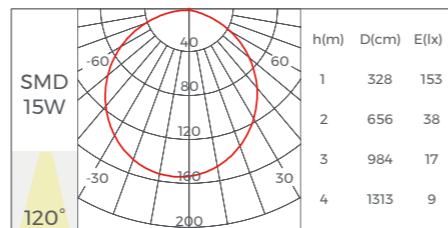

Light Source

Flexible Strip	

Model	CRI	Lumens	Voltage	Typ.power	Size	LEDs/meter	Cutting unit
D6280-24V-10mm	>90	1508LM/M	24V	15W/M	5000x10x1.2mm	280LEDs	14LEDs/50mm