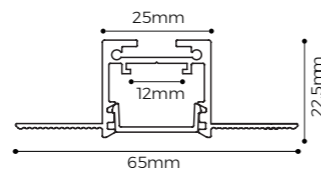

Installation Accessories

Screw	CL-01 M3.5x40mm	
Splicing bars	EX-31 100*15.5*2mm	

Light Source

Model	CRI	Lumens	Voltage	Typ.power	Size	LEDs/ meter	Cutting unit
DS8160(A)-24V-10mm	>80	2900LM/M	24V	20W/M	5000x10x1.6mm	160LEDs	8LEDs/50mm
DY830-24V-14mm	>80	2400LM/M	24V	20W/M	538.5x13.5x1.2mm	30LEDs/PCS	6LEDs/1077mm