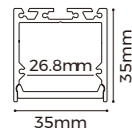

LS3535

Basic Parameters

Installation	Ceiling, Pendant
Material	AL6063-T5, spraying surface/ anodizing
Coating	Silver anodized, Black, White

Profile Components

Profile	L2500XW35XH35mm
Diffuser	L2500XW32.8XH51mm
Holeless end caps	EC-LS3535 L35XW35XH9mm

Installation Accessories

Ceiling clip	CP-15 L24.6XW20XH6.2mm
Pendant Cable (with junction box)	PY-D
Pendant Cable	PN-D
Splicing Bar	EX-09 L1000XW13.32XH2.65mm

Light Source

Model	CRI	Lumens	Voltage	Typ.power	Size	LEDs/ meter	Cutting unit
D8280-24V-20mm	>80 >95	2600LM/M 2000LM/M	24V	20W/M	2500x20x1.5mm	280LEDs	14LEDs/50mm