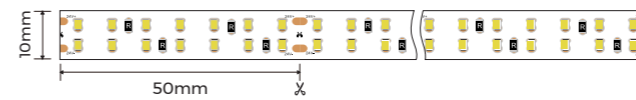

Installation Accessories

Screw	CL-01 M3.5×40mm	
-------	--------------------	--

Light Source

Model	CRI	Lumens	Voltage	Typ.power	Size	LEDs/meter	Cutting unit
D6280-24V-10mm	>90	1508LM/M	24V	15W/M	5000x10x12mm	280LEDs	14LEDs/50mm