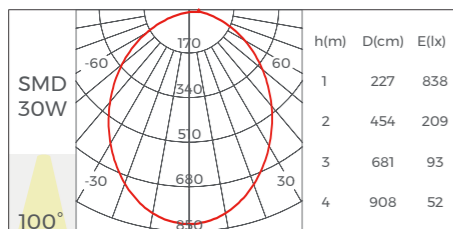

Rigid module

Model	CRI	Lumens	Voltage	Typ.power	Size	LEDs/ meter	Cutting unit
DY8280B-24V-36mm	>80 >95	3150LM/m 2500LM/m	24V	25W/m	499×36×5.6mm	280LEDs	14 LEDs/50mm
DY8560SWW-24V-36mm	>80	2740LM/m	24V	50W/m	499×36×5.6mm	560LEDs	28LEDs/50mm