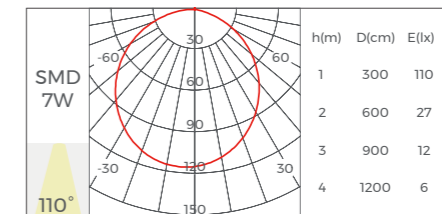

Light Source

Flexible Strip

Model	CRI	Lumens	Voltage	Typ.power	Size	LEDs/meter	Cutting unit
D6140-24V-8mm	>90	710LM/m	24V	6.6W/m	5000x8x12mm	140LEDs	7LEDs/50mm