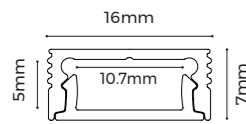

LS1607

Basic Parameters

Installation	Ceiling
Material	AL6063-T5, spraying surface/ anodizing
Coating	Silver anodized, Black, White

Profile Components

Profile	L2500×W16×H7mm	
Diffuser	L2500×W14.7×H4.5mm	
White Prismatic	CV-LR1613 L2500×W14.7×H4.3mm	
Black Prismatic	CV-LR1613 L2500×W14.7×H4.3mm	
Holeless end caps	EC-LS1607 L6×W16×H7mm	
End cap with hole	EC-LS1607 L6×W16×H7mm	

Installation Accessories

Ceiling clip	CP-04 17.8×15×4.5mm	
0-180° adjustable Ceiling clip	CP-06 35×17.7×21.4mm	

Light Source

Flexible Strip

Model	CRI	Lumens	Voltage	Typ.power	Size	LEDs/meter	Cutting unit
D6280-24V-8mm	>90	1650LM/m	24V	15W/m	5000×8×1.3mm	280LEDs	7LEDs/25mm

LS1613

Basic Parameters

Installation	Ceiling
Material	AL6063-T5, spraying surface/ anodizing
Coating	Silver anodized, Black, White

Profile Components

Profile	L2500×W16×H13mm	
Diffuser	L2500×W14.7×H4.5mm	
White Prismatic	L2500×W14.7×H4.3mm	
Black Prismatic	CV-LR1613 L2500×W14.7×H4.3mm	
Holeless end caps	EC-LS1613 L7×W16×H13mm	
End cap with hole	EC-LS1613 L7×W16×H13mm	

Installation Accessories

Ceiling clip	CP-04 17.8×15×4.5mm	
0-180° adjustable Ceiling clip	CP-06 35×17.7×21.4mm	

Light Source

Flexible Strip

Model	CRI	Lumens	Voltage	Typ.power	Size	LEDs/meter	Cutting unit
D6140-24V-8mm	>90	710LM/m	24V	6.6W/m	5000×8×1.2mm	140LEDs	7LEDs/50mm

LS1612L

Profile Components

Profile	L2500×W16×H12mm	
Diffuser	L2500×W14.7×H4.5mm	
Holeless end caps	EC-LS1612L L16×W7×H18mm	
End cap with hole	EC-LS1612L L16×W7×H18mm	

Installation Accessories

Ceiling clip	CP-04 17.8×15×4.5mm	
0-180° adjustable Ceiling clip	CP-06 35×17.7×21.4mm	

Light Source

Flexible Strip