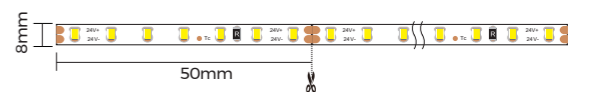

Light Source

Flexible Strip

Model	CRI	Lumens	Voltage	Typ.power	Size	LEDs/meter	Cutting unit
D6140-24V-8mm	>90	710LM/m	24V	6.6W/m	5000×8×12mm	140LEDs	7LEDs/50mm