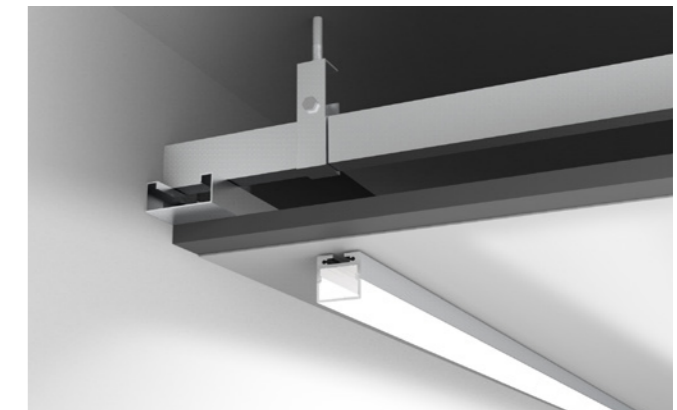

Effect image