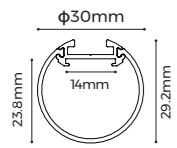

Corner Accessories

L-shaped	L90-LH25 277X277X100mm
T-shaped	T90-LH25 529X277X100mm
X-shaped	X90-LH25 529X529X100mm

* All corners are available in with/without light source.

LT30

Basic Parameters

Installation	Pendant
Material	AL6063-T5, spraying surface/ anodizing
Coating	Silver anodized, Black, White