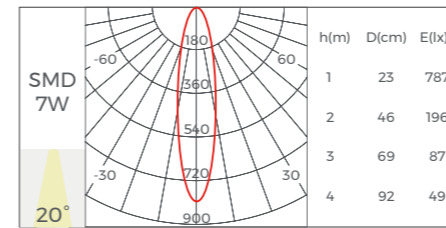

Light Source

Flexible Strip

Model	CRI	Lumens	Voltage	Typ.power	Size	LEDs/ meter	Cutting unit
D6140-24V-8mm	>90	710LM/ m	24V	6.6W/ m	5000×8×1.2mm	140LEDs	7LEDs/ 50mm