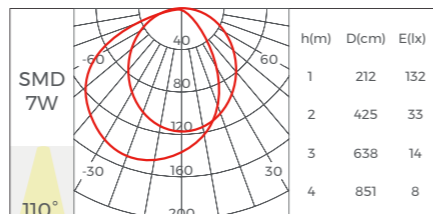

Light Source

Flexible Strip

Model	CRI	Lumens	Voltage	Typ.power	Size	LEDs/meter	Cutting unit
D6140-24V-4mm	>90	710LM/m	24V	6.6W/m	5000x4x12mm	140LEDs	7LEDs/50mm