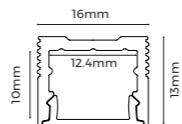

LS1607

Basic Parameters

Installation	Ceiling
Material	AL6063-T5, spraying surface/ anodizing
Coating	Silver anodized, Black, White

Profile Components

Profile	L2500×W16×H7mm	
Diffuser	L2500×W14.7×H4.5mm	
White Prismatic	CV-LR1613 L2500×W14.7×H4.3mm	
Black Prismatic	CV-LR1613 L2500×W14.7×H4.3mm	
Holeless end caps	EC-LS1607 L6×W16×H7mm	
End cap with hole	EC-LS1607 L6×W16×H7mm	

Installation Accessories

Ceiling clip	CP-04 17.8×15×4.5mm	
0-180° adjustable Ceiling clip	CP-06 35×17.7×21.4mm	

Light Source

Flexible Strip

Model	CRI	Lumens	Voltage	Typ.power	Size	LEDs/meter	Cutting unit
D6280-24V-8mm	>90	1650LM/m	24V	15W/m	5000×8×1.3mm	280LEDs	7LEDs/25mm

LS1613

Basic Parameters

Installation	Ceiling
Material	AL6063-T5, spraying surface/ anodizing
Coating	Silver anodized, Black, White

Profile Components

Profile	L2500×W16×H13mm	
Diffuser	L2500×W14.7×H4.5mm	
White Prismatic	L2500×W14.7×H4.3mm	
Black Prismatic	CV-LR1613 L2500×W14.7×H4.3mm	
Holeless end caps	EC-LS1613 L7×W16×H13mm	
End cap with hole	EC-LS1613 L7×W16×H13mm	

Installation Accessories

Ceiling clip	CP-04 17.8×15×4.5mm	
0-180° adjustable Ceiling clip	CP-06 35×17.7×21.4mm	

Light Source

Flexible Strip

Model	CRI	Lumens	Voltage	Typ.power	Size	LEDs/meter	Cutting unit
D6140-24V-8mm	>90	710LM/m	24V	6.6W/m	5000×8×1.2mm	140LEDs	7LEDs/50mm

LS1612L

Profile Components

Profile	L2500×W16×H12mm	
Diffuser	L2500×W14.7×H4.5mm	
Holeless end caps	EC-LS1612L L16×W7×H18mm	
End cap with hole	EC-LS1612L L16×W7×H18mm	

Installation Accessories

Ceiling clip	CP-04 17.8×15×4.5mm	
0-180° adjustable Ceiling clip	CP-06 35×17.7×21.4mm	

Light Source

Flexible Strip