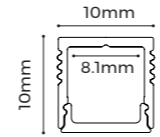

LS0709

Basic Parameters

Installation	Ceiling
Material	AL6063-T5, spraying surface/ anodizing
Coating	Silver anodized, Black, White

Profile Components

Profile	L2500×W7.6×H9mm	
Diffuser	L2500×W6.4×H3.7mm	
Black Diffuser	CV-LR0812 L2500×W6.4×H3.7mm	
Holeless end caps	EC-LS0709 L8×W7.6×H9mm	

Installation Accessories

Ceiling clip	CP-03 L15×W9.2×H4.5mm	

Light Source

Flexible Strip

Model	CRI	Lumens	Voltage	Typ.power	Size	LEDs/meter	Cutting unit
D6140-24V-4mm	>90	710LM/m	24V	6.6W/m	5000×4×12mm	140LEDs	7LEDs/50mm

LS0812

Basic Parameters

Installation	Ceiling
Material	AL6063-T5, spraying surface/ anodizing
Coating	Silver anodized, Black, White

Profile Components

Profile	L2500×W7.8×H12mm	
Diffuser	L2500×W6.4×H3.7mm	
Black Diffuser	CV-LR0812 L2500×W6.4×H3.7mm	
Holeless end caps	EC-LS0812 L8×W7.8×H12mm	
End cap with hole	EC-LS0812 L8×W7.8×H12mm	

Installation Accessories

Ceiling clip	CP-03 L15×W9.2×H4.5mm	

Light Source

Flexible Strip

Model	CRI	Lumens	Voltage	Typ.power	Size	LEDs/meter	Cutting unit
D6140-24V-4mm	>90	710LM/m	24V	6.6W/m	5000×4×12mm	140LEDs	7LEDs/50mm

LS1010

Basic Parameters

Installation	Ceiling
Material	AL6063-T5, spraying surface/ anodizing
Coating	Silver anodized, Black, White

Profile Components

Profile	L2500×W10×H10mm	
Diffuser	L2500×W9.43×H3.06mm	
Black Diffuser	CV-LS1010 L2500×W9.43×H3.06mm	
Holeless end caps	EC-LS1010 L10×W10×H8mm	
End cap with hole	EC-LS1010 L10×W10×H8mm	

Installation Accessories

Ceiling clip	CP-36 L2×W15×H4.5mm	

Light Source

Flexible Strip

Model	CRI	Lumens	Voltage	Typ.power	Size	LEDs/meter	Cutting unit
D6140-24V-8mm	>90	710LM/m	24V	6.6W/m	5000×8×12mm	140LEDs	7LEDs/50mm

LS1510

Basic Parameters