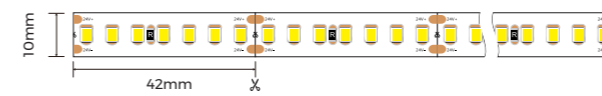

Light Source

Model	CRI	Lumens	Voltage	Typ.power	Size	LEDs/ meter	Cutting unit
D8168-24V-10mm	>90	1860LM/M	24V	16.2W/M	5000x10x1.6mm	168LEDs	7LEDs/42mm