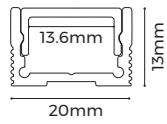

LS2013

Basic Parameters

Installation	Ceiling, Trimless recessed
Material	AL6063-T5, spraying surface/ anodizing
Coating	Silver anodized, Black, White

Profile Components

Profile	L2500×W20×H13mm	
Diffuser	L2500×W14.7×H4.3mm	
White Prismatic	CV-LR2013 L2500×W14.7×H4.3mm	
Black Prismatic	CV-LR2013 L2500×W14.7×H4.3mm	
Holeless end caps	EC-LS2013 L20×W13×H4.5mm	
End cap with hole	EC-LS2013 L20×W13×H4.5mm	

Installation Accessories

Ceiling clip	CP-08 21.8X12X6.4mm	

Light Source

Flexible Strip	

Model	CRI	Lumens	Voltage	Typ.power	Size	LEDs/meter	Cutting unit
D6280-24V-10mm	>90	1508LM/M	24V	15W/M	5000x10x1.2mm	280LEDs	14LEDs/50mm