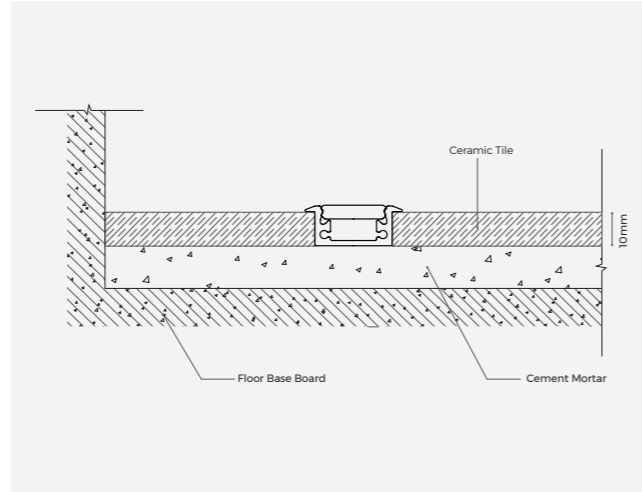

Structure image