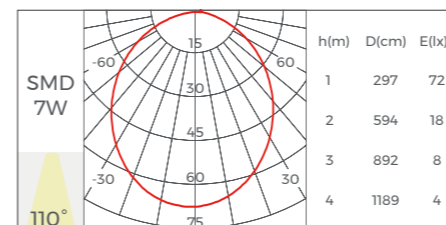

Light Source

Model	CRI	Lumens	Voltage	Typ.power	Size	LEDs/meter	Cutting unit
D6140-24V-4mm	>90	710LM/m	24V	6.6W/m	5000×4×1.2mm	140LEDs	7LEDs/50mm