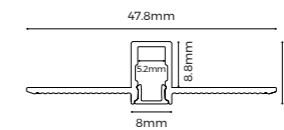

Basic Parameters

Installation	Trimless recessed
Material	AL6063-T5
Coating	Silver anodized
Application	Indoor
IP grade	IP20
Warranty	5 years
Certification	Rohs, Reach