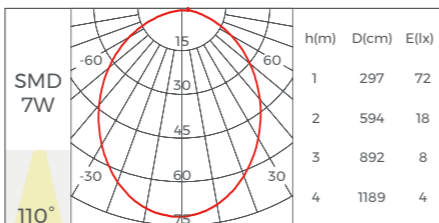

Light Source

Flexible Strip

Model	CRI	Lumens	Voltage	Typ.power	Size	LEDs/meter	Cutting unit
D6140-24V-4mm	>90	710LM/m	24V	6.6W/m	5000×4×12mm	140LEDs	7LEDs/50mm