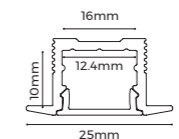

LE1910

Basic Parameters

Installation	Recessed
Material	AL6063-T5, spraying surface/ anodizing
Coating	Silver anodized, Black, White

Profile Components

Profile	L2500xW19xH10mm	
Diffuser	L2500xW14.43xH3mm	
Black Diffuser	CV-LS1510 L2500xW14.43xH3mm	
Holeless end caps	EC-LE1910 L19xW10xH8mm	
End cap with hole	EC-LE1910 L19xW10xH8mm	

Installation Accessories

Embedded clip	CP-39 L24xW20.79xH8.5mm	

Light Source

Flexible Strip

Model	CRI	Lumens	Voltage	Typ.power	Size	LEDs/meter	Cutting unit
D6140-24V-8mm	>90	710LM/m	24V	6.6W/m	5000x8x12mm	140LEDs	7LEDs/50mm

LE2409

Basic Parameters

Installation	Recessed
Material	AL6063-T5, spraying surface/ anodizing
Coating	Silver anodized, Black, White

Profile Components

Profile	L2500xW23.8xH8.8mm	
Diffuser	CV-LR0812 L2500xW6.4xH3.7mm	
Black Diffuser	CV-LR0812 L2500xW6.4xH3.7mm	
End cap	EC-LE2409 L23.8xW8.8xH14mm	
End cap with hole	EC-LE2409 L23.8xW8.8xH14mm	

Light Source

Flexible Strip

Model	CRI	Lumens	Voltage	Typ.power	Size	LEDs/meter	Cutting unit
D6140-24V-4mm	>90	710LM/m	24V	6.6W/m	5000x4x12mm	140LEDs	7LEDs/50mm

LE2507

Basic Parameters

Installation	Recessed
Material	AL6063-T5, spraying surface/ anodizing
Coating	Silver anodized, Black, White

Profile Components

Profile	L2500xW25xH7mm	
Diffuser	L2500xW14.6xH4.5mm	
White Prismatic	CV-LR1613 L2500xW14.7xH4.3mm	
Black Prismatic	CV-LR1613 L2500xW14.7xH4.3mm	
Holeless end caps	EC-LE2507 L25xW7xH10mm	
End cap with hole	EC-LE2507 L25xW7xH10mm	

Light Source

Flexible Strip

Model	CRI	Lumens	Voltage	Typ.power	Size	LEDs/meter	Cutting unit
D6280-24V-8mm	>90	1650LM/m	24V	15W/m	5000x8x13mm	280LEDs	7LEDs/25mm

LE2513

Basic Parameters