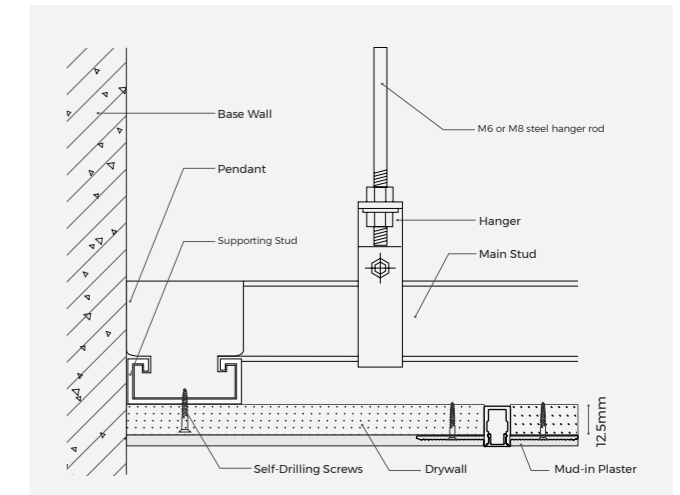

Structure image