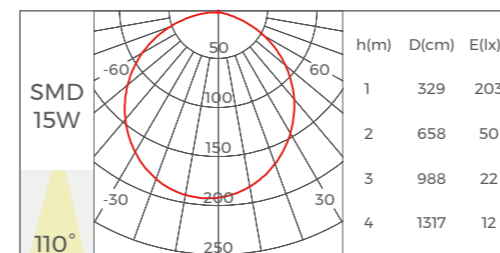

Effect image