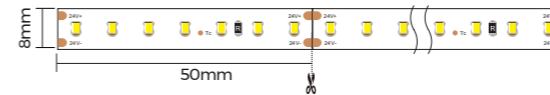

Diffuser L2500×W10.3×H6.8mm

Installation Accessories

Screw CL-01
M3.5×40mm

Light Source

Flexible Strip

Model	CRI	Lumens	Voltage	Typ.power	Size	LEDs/ meter	Cutting unit
D6140-24V-8mm	>90	710LM/ m	24V	6.6W/ m	5000×8×1.2mm	140LEDs	7LEDs/ 50mm