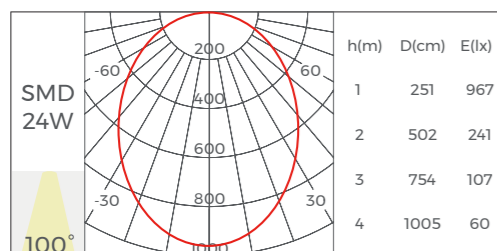

Light Source

Model	CRI	Lumens	Voltage	Typ.power	Size	LEDs/ meter	Cutting unit
DS8160(A)-24V-10mm	>80	2900LM/M	24V	20W/M	5000x10x1.6mm	160LEDs	8LEDs/50mm
DY830-24V-14mm	>80	2400LM/M	24V	20W/M	538.5x13.5x1.2mm	30LEDs/PCS	6LEDs/1077mm