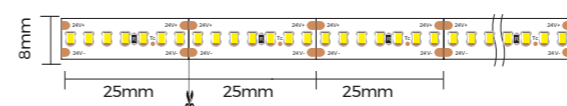

Light Source

Flexible Strip

Model	CRI	Lumens	Voltage	Typ.power	Size	LEDs/meter	Cutting unit
D6280-24V-8mm	>90	1650LM/m	24V	15W/m	5000x8x13mm	280LEDs	7LEDs/25mm