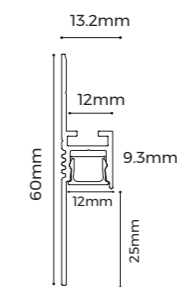

Diffuser L2500×W10.3×H6.8mm

Installation Accessories

Screw CL-01
M3.5×40mm

Light Source

Flexible Strip

Model	CRI	Lumens	Voltage	Typ.power	Size	LEDs/ meter	Cutting unit
D6140-24V-8mm	>90	710LM/ m	24V	6.6W/ m	5000×8×1.2mm	140LEDs	7LEDs/ 50mm