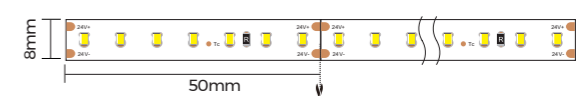

Light Source

Flexible Strip

Model	CRI	Lumens	Voltage	Typ.power	Size	LEDs/meter	Cutting unit
D6140-24V-8mm	>90	710LM/m	24V	6.6W/m	5000x8x12mm	140LEDs	7LEDs/50mm