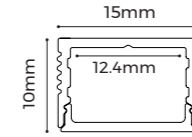

LS0709

Basic Parameters

Installation	Ceiling
Material	AL6063-T5, spraying surface/ anodizing
Coating	Silver anodized, Black, White

Profile Components

Profile	L2500×W7.6×H9mm	
Diffuser	L2500×W6.4×H3.7mm	
Black Diffuser	CV-LR0812 L2500×W6.4×H3.7mm	
Holeless end caps	EC-LS0709 L8×W7.6×H9mm	

Installation Accessories

Ceiling clip	CP-03 L15×W9.2×H4.5mm	

Light Source

Flexible Strip

Model	CRI	Lumens	Voltage	Typ.power	Size	LEDs/meter	Cutting unit
D6140-24V-4mm	>90	710LM/m	24V	6.6W/m	5000×4×12mm	140LEDs	7LEDs/50mm

LS0812

Basic Parameters

Installation	Ceiling
Material	AL6063-T5, spraying surface/ anodizing
Coating	Silver anodized, Black, White

Profile Components

Profile	L2500×W7.8×H12mm	
Diffuser	L2500×W6.4×H3.7mm	
Black Diffuser	CV-LR0812 L2500×W6.4×H3.7mm	
Holeless end caps	EC-LS0812 L8×W7.8×H12mm	
End cap with hole	EC-LS0812 L8×W7.8×H12mm	

Installation Accessories

Ceiling clip	CP-03 L15×W9.2×H4.5mm	

Light Source

Flexible Strip

Model	CRI	Lumens	Voltage	Typ.power	Size	LEDs/meter	Cutting unit
D6140-24V-4mm	>90	710LM/m	24V	6.6W/m	5000×4×12mm	140LEDs	7LEDs/50mm

LS1010

Basic Parameters

Installation	Ceiling
Material	AL6063-T5, spraying surface/ anodizing
Coating	Silver anodized, Black, White

Profile Components

Profile	L2500×W10×H10mm	
Diffuser	L2500×W9.43×H3.06mm	
Black Diffuser	CV-LS1010 L2500×W9.43×H3.06mm	
Holeless end caps	EC-LS1010 L10×W10×H8mm	
End cap with hole	EC-LS1010 L10×W10×H8mm	

Installation Accessories

Ceiling clip	CP-36 L2×W15×H4.5mm	

Light Source

Flexible Strip

Model	CRI	Lumens	Voltage	Typ.power	Size	LEDs/meter	Cutting unit
D6140-24V-8mm	>90	710LM/m	24V	6.6W/m	5000×8×12mm	140LEDs	7LEDs/50mm

LS1510

Basic Parameters