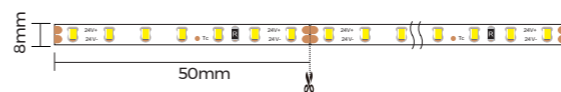

Light Source

Flexible Strip

Model	CRI	Lumens	Voltage	Typ.power	Size	LEDs/meter	Cutting unit
D6140-24V-8mm	>90	710LM/m	24V	6.6W/m	5000×8×12mm	140LEDs	7LEDs/50mm