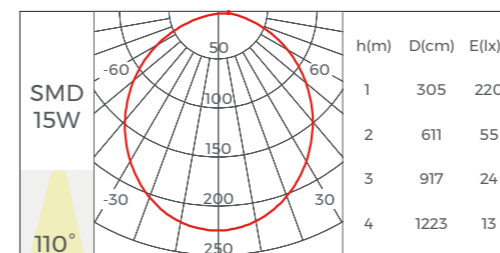

Light Source

Flexible Strip

Model	CRI	Lumens	Voltage	Typ.power	Size	LEDs/ meter	Cutting unit
D6280-24V-10mm	>90	1508LM/ m	24V	15W/ m	5000×10×1.2mm	280LEDs	14LEDs/ 50mm