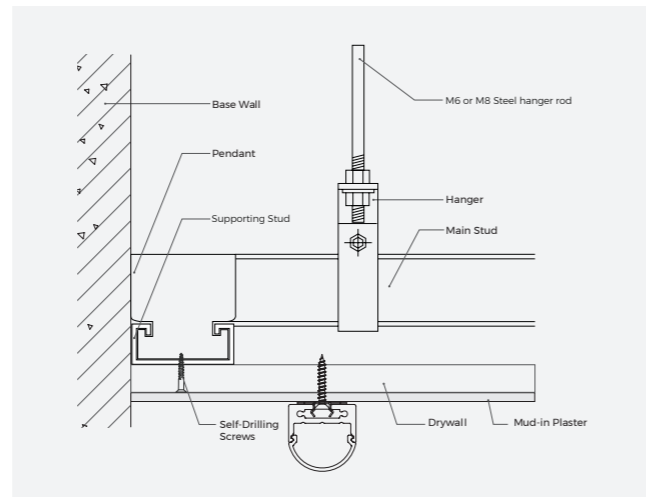

Structure image