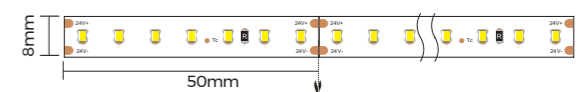

Light Source

Model	CRI	Lumens	Voltage	Typ.power	Size	LEDs/meter	Cutting unit
D6140-24V-8mm	>90	710LM/m	24V	6.6W/m	5000×8×1.2mm	140LEDs	7LEDs/50mm