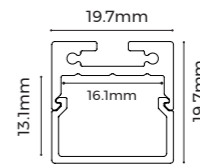

Light Source

Flexible Strip

Model	CRI	Lumens	Voltage	Typ.power	Size	LEDs/ meter	Cutting unit
D6280-24V-10mm	>90	1508LM/ m	24V	15W/ m	5000×10×1.2mm	280LEDs	14LEDs/ 50mm