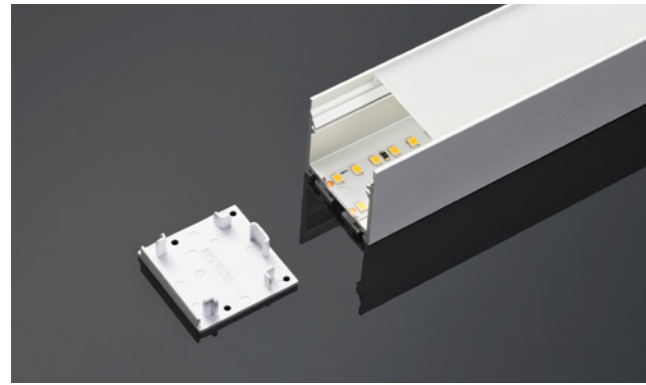

LS3535

Basic Parameters

Installation	Ceiling, Pendant
Material	AL6063-T5, spraying surface/ anodizing
Coating	Silver anodized, Black, White

Profile Components

Profile	L2500XW35XH35mm
Diffuser	L2500XW32.8XH51mm
Holeless end caps	EC-LS3535 L35XW35XH9mm

Installation Accessories

Ceiling clip	CP-15 L24.6XW20XH6.2mm
Pendant Cable (with junction box)	PY-D
Pendant Cable	PN-D
Splicing Bar	EX-09 L1000XW13.32XH2.65mm

Light Source

Model	CRI	Lumens	Voltage	Typ.power	Size	LEDs/ meter	Cutting unit
D8280-24V-20mm	>80 >95	2600LM/M 2000LM/M	24V	20W/M	2500x20x1.5mm	280LEDs	14LEDs/50mm