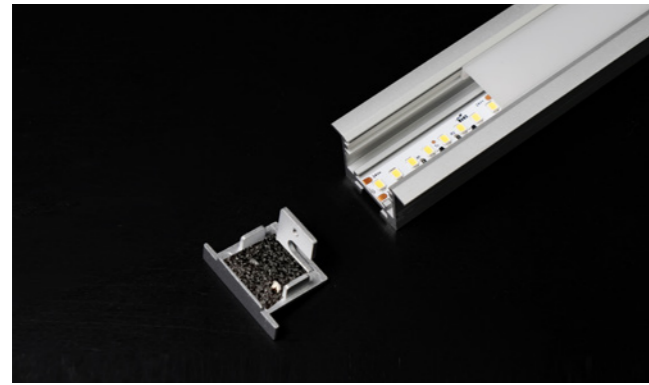

LE3523

Profile Components

Profile	L2500×W35×H23mm	
Diffuser	L2500×W20.4×H6.7mm	
Holeless end caps	EC-LE25 L35×W23×H21.5mm	

Installation Accessories

Splicing bars	EX-31 100×15.5×2mm	
Recessed Accessory	RE-14 24×16.3×15mm	

Light Source

Model	CRI	Lumens	Voltage	Typ.power	Size	LEDs/ meter	Cutting unit
DS8160(A)-24V-10mm	>80 >90	2900LM/M 2280LM/M	24V	20W/M	5000x10x1.6mm	160LEDs	8LEDs/50mm
DY830-24V-14mm	>80 >90	2400LM/M 2060LM/M	24V	20W/M	538.5x13.5x1.2mm	30LEDs/PCS	6LEDs/1077mm

Basic Parameters

Installation	Recessed
Material	AL6063-T5, spraying surface
Coating	Black, White
Application	Indoor
IP grade	IP20
Warranty	5 years
Certification	Rohs, Reach

Cover Accessories

Prismatic Diffuser	CV-LS25FP L2500×W20.4×H6.7mm	
Grating	CV-LS25G L1077×W19.5×H15mm	
Asymmetric	CV-LS25LA L2500×W22×H7.5mm	
Blind	CV-LS25FB L2500×W20.4×H6.7mm	

Corner Accessories

L-shaped	L90-LE25 277X277X23mm	
T-shaped	T90-LE25 529X277X23mm	
X-shaped	X90-LE25 529X529X23mm	

* All corners are available in with/without light source.