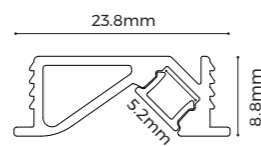

LE1910

Basic Parameters

Installation	Recessed
Material	AL6063-T5, spraying surface/ anodizing
Coating	Silver anodized, Black, White

Profile Components

Profile	L2500xW19xH10mm	
Diffuser	L2500xW14.43xH3mm	
Black Diffuser	CV-LS1510 L2500xW14.43xH3mm	
Holeless end caps	EC-LE1910 L19xW10xH8mm	
End cap with hole	EC-LE1910 L19xW10xH8mm	

Installation Accessories

Embedded clip	CP-39 L24xW20.79xH8.5mm	

Light Source

Flexible Strip

Model	CRI	Lumens	Voltage	Typ.power	Size	LEDs/meter	Cutting unit
D6140-24V-8mm	>90	710LM/m	24V	6.6W/m	5000x8x12mm	140LEDs	7LEDs/50mm

LE2409

Basic Parameters

Installation	Recessed
Material	AL6063-T5, spraying surface/ anodizing
Coating	Silver anodized, Black, White

Profile Components

Profile	L2500xW23.8xH8.8mm	
Diffuser	CV-LR0812 L2500xW6.4xH3.7mm	
Black Diffuser	CV-LR0812 L2500xW6.4xH3.7mm	
End cap	EC-LE2409 L23.8xW8.8xH14mm	
End cap with hole	EC-LE2409 L23.8xW8.8xH14mm	

Light Source

Flexible Strip

Model	CRI	Lumens	Voltage	Typ.power	Size	LEDs/meter	Cutting unit
D6140-24V-4mm	>90	710LM/m	24V	6.6W/m	5000x4x12mm	140LEDs	7LEDs/50mm

LE2507

Basic Parameters

Installation	Recessed
Material	AL6063-T5, spraying surface/ anodizing
Coating	Silver anodized, Black, White

Profile Components

Profile	L2500xW25xH7mm	
Diffuser	L2500xW14.6xH4.5mm	
White Prismatic	CV-LR1613 L2500xW14.7xH4.3mm	
Black Prismatic	CV-LR1613 L2500xW14.7xH4.3mm	
Holeless end caps	EC-LE2507 L25xW7xH10mm	
End cap with hole	EC-LE2507 L25xW7xH10mm	

Light Source

Flexible Strip

Model	CRI	Lumens	Voltage	Typ.power	Size	LEDs/meter	Cutting unit
D6280-24V-8mm	>90	1650LM/m	24V	15W/m	5000x8x13mm	280LEDs	7LEDs/25mm

LE2513

Basic Parameters