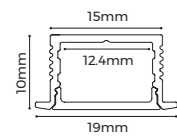

LE1910

Basic Parameters

Installation	Recessed
Material	AL6063-T5, spraying surface/ anodizing
Coating	Silver anodized, Black, White

Profile Components

Profile	L2500xW19xH10mm	
Diffuser	L2500xW14.43xH3mm	
Black Diffuser	CV-LS1510 L2500xW14.43xH3mm	
Holeless end caps	EC-LE1910 L19xW10xH8mm	
End cap with hole	EC-LE1910 L19xW10xH8mm	

Installation Accessories

Embedded clip	CP-39 L24xW20.79xH8.5mm	

Light Source

Flexible Strip

Model	CRI	Lumens	Voltage	Typ.power	Size	LEDs/meter	Cutting unit
D6140-24V-8mm	>90	710LM/m	24V	6.6W/m	5000x8x12mm	140LEDs	7LEDs/50mm

LE2409

Basic Parameters

Installation	Recessed
Material	AL6063-T5, spraying surface/ anodizing
Coating	Silver anodized, Black, White

Profile Components

Profile	L2500xW23.8xH8.8mm	
Diffuser	CV-LR0812 L2500xW6.4xH3.7mm	
Black Diffuser	CV-LR0812 L2500xW6.4xH3.7mm	
End cap	EC-LE2409 L23.8xW8.8xH14mm	
End cap with hole	EC-LE2409 L23.8xW8.8xH14mm	

Light Source

Flexible Strip

Model	CRI	Lumens	Voltage	Typ.power	Size	LEDs/meter	Cutting unit
D6140-24V-4mm	>90	710LM/m	24V	6.6W/m	5000x4x12mm	140LEDs	7LEDs/50mm

LE2507

Basic Parameters

Installation	Recessed
Material	AL6063-T5, spraying surface/ anodizing
Coating	Silver anodized, Black, White

Profile Components

Profile	L2500xW25xH7mm	
Diffuser	L2500xW14.6xH4.5mm	
White Prismatic	CV-LR1613 L2500xW14.7xH4.3mm	
Black Prismatic	CV-LR1613 L2500xW14.7xH4.3mm	
Holeless end caps	EC-LE2507 L25xW7xH10mm	
End cap with hole	EC-LE2507 L25xW7xH10mm	

Light Source

Flexible Strip

Model	CRI	Lumens	Voltage	Typ.power	Size	LEDs/meter	Cutting unit
D6280-24V-8mm	>90	1650LM/m	24V	15W/m	5000x8x13mm	280LEDs	7LEDs/25mm

LE2513

Basic Parameters