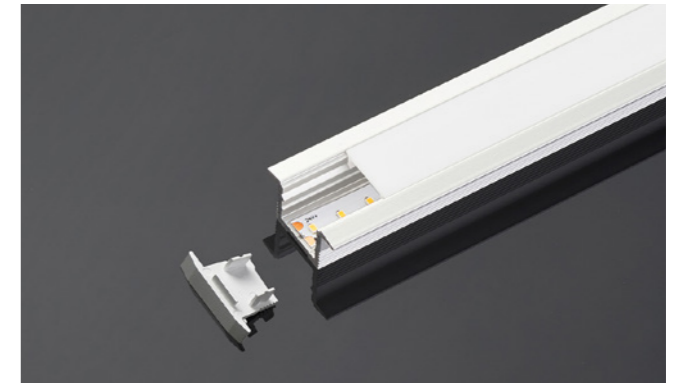

LE2513

Basic Parameters

Installation	Recessed
Material	AL6063-T5, spraying surface/ anodizing
Coating	Silver anodized, Black, White

Profile Components

Profile	L2500xW25xH13mm	
Diffuser	L2500xW14.7xH4.5mm	
White Prismatic	CV-LR1613 L2500xW14.7xH4.3mm	
Black Prismatic	CV-LR1613 L2500xW14.7xH4.3mm	
Holeless end caps	EC-LE2513 L25xW13xH11mm	
End cap with hole	EC-LE2513 L25xW13xH11mm	

Installation Accessories

Embedded clip	CP-12 21.79x20x11mm	

Light Source

Flexible Strip

Model	CRI	Lumens	Voltage	Typ.power	Size	LEDs/meter	Cutting unit
D6140-24V-8mm	>90	710LM/m	24V	6.6W/m	5000x8x12mm	140LEDs	7LEDs/50mm