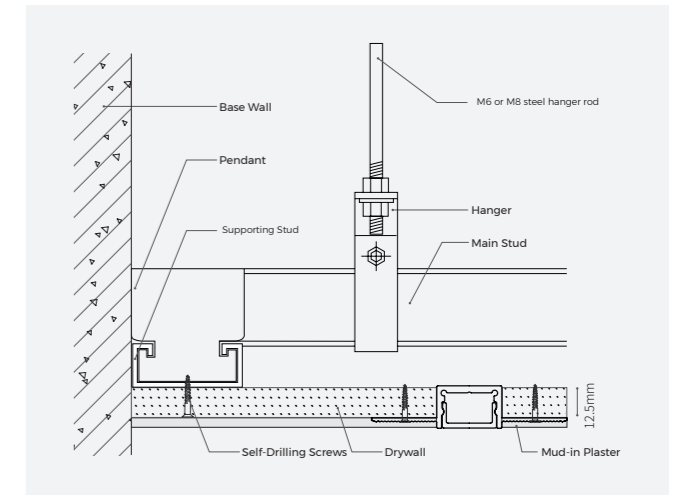

Structure image