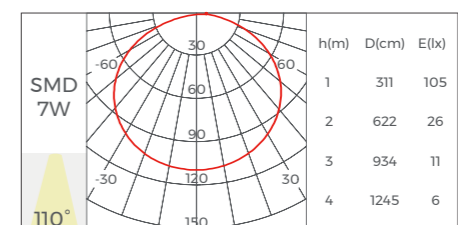

Light Source

Model	CRI	Lumens	Voltage	Typ.power	Size	LEDs/meter	Cutting unit
D6140-24V-8mm	>90	710LM/m	24V	6.6W/m	5000×8×1.2mm	140LEDs	7LEDs/50mm