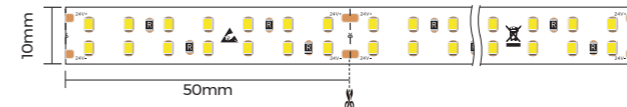

Light Source

Flexible Strip

Model	CRI	Lumens	Voltage	Typ.power	Size	LEDs/ meter	Cutting unit
D6280-24V-10mm	>90	1508LM/ m	24V	15W/ m	5000×10×1.2mm	280LEDs	14LEDs/ 50mm