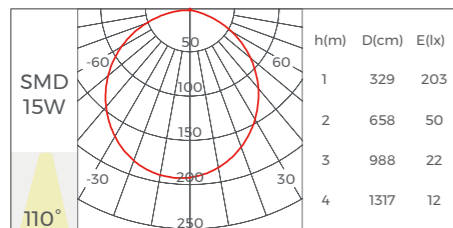

Light Source

Flexible Strip	

Model	CRI	Lumens	Voltage	Typ.power	Size	LEDs/meter	Cutting unit
D6280-24V-10mm	>90	1508LM/M	24V	15W/M	5000x10x1.2mm	280LEDs	14LEDs/50mm