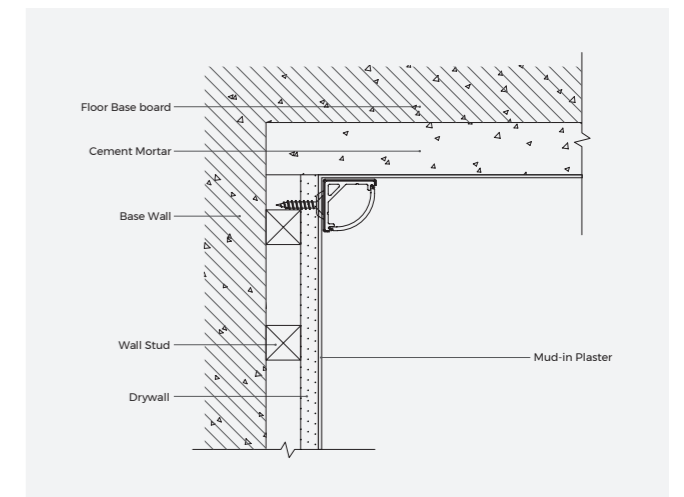

Light Source

Flexible Strip							
Model	CRI	Lumens	Voltage	Typ.power	Size	LEDs/ meter	Cutting unit
D6140-24V-8mm	>90	710LM/ m	24V	6.6W/ m	5000×8×12mm	140LEDs	7LEDs/ 50mm

Structure image

Effect image