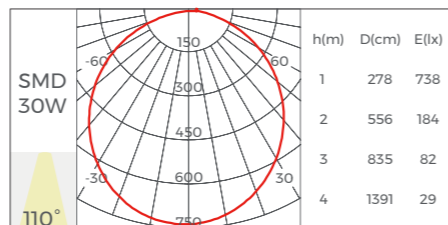

Light Source

Model	CRI	Lumens	Voltage	Typ.power	Size	LEDs/ meter	Cutting unit
D8280-24V-34mm	>80 >95	3150LM/m 2500LM/m	24V	25W/m	2500X34X1.5mm	280LEDs	14LEDs/50mm

LH25100

Profile Components	
Profile	L2500*W25*H100mm
Diffuser	L2500*W20.4*H6.7mm
Holeless end caps	EC-LH25 L100*W20*H10.5mm