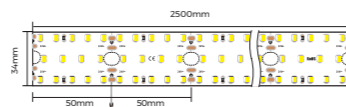

LS3535

Basic Parameters

Installation	Ceiling, Pendant
Material	AL6063-T5, spraying surface/ anodizing
Coating	Silver anodized, Black, White

Profile Components

Profile	L2500XW35XH35mm
Diffuser	L2500XW32.8XH51mm
Holeless end caps	EC-LS3535 L35XW35XH9mm

Installation Accessories

Ceiling clip	CP-15 L24.6XW20XH6.2mm
Pendant Cable (with junction box)	PY-D
Pendant Cable	PN-D
Splicing Bar	EX-09 L1000XW13.32XH2.65mm

Light Source

Model	CRI	Lumens	Voltage	Typ.power	Size	LEDs/ meter	Cutting unit
D8280-24V-20mm	>80 >95	2600LM/M 2000LM/M	24V	20W/M	2500x20x1.5mm	280LEDs	14LEDs/50mm

LS5050

Basic Parameters

Installation	Pendant
Material	AL6063-T5, spraying surface/ anodizing
Coating	Silver anodized, Black, White

Profile Components

Profile	L2500XW50XH50mm
Diffuser	L2500XW44.7XH61mm
Holeless end caps	EC-LS5050(N) L50XW50XH12mm

Installation Accessories

Pendant Cable (with junction box)	PY-D
Pendant Cable	PN-D
Pendant Rod	PG-I
Splicing Bar	EX-11 L400XW45.6XH21.4mm

Light Source

Model	CRI	Lumens	Voltage	Typ.power	Size	LEDs/ meter	Cutting unit
D8280-24V-34mm	>80 >95	3150LM/m 2500LM/m	24V	25W/m	2500X34X1.5mm	280LEDs	14LEDs/50mm

LH25100

Profile Components	
Profile	L2500*W25*H100mm
Diffuser	L2500*W20.4*H6.7mm
Holeless end caps	EC-LH25 L100*W20*H10.5mm

Installation Accessories

Splicing bars	EX-30 80*22*15mm
Pendant Accessory	PE-H
Pendant Accessory	PE-G
Power box 100w Non dimming	PB-02 574*25*50mm
Power box 100w 1-10v dimming	PB-04 574*35*60mm

Light Source