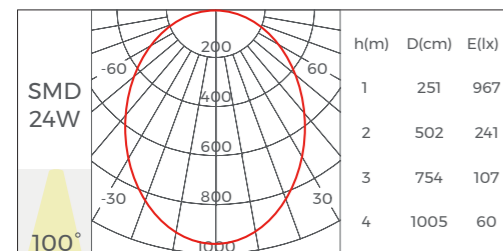

LE3523

Profile Components

Profile	L2500×W35×H23mm	
Diffuser	L2500×W20.4×H6.7mm	
Holeless end caps	EC-LE25 L35×W23×H21.5mm	

Installation Accessories

Splicing bars	EX-31 100×15.5×2mm	
Recessed Accessory	RE-14 24×16.3×15mm	

Light Source

Model	CRI	Lumens	Voltage	Typ.power	Size	LEDs/ meter	Cutting unit
DS8160(A)-24V-10mm	>80 >90	2900LM/M 2280LM/M	24V	20W/M	5000x10x1.6mm	160LEDs	8LEDs/50mm
DY830-24V-14mm	>80 >90	2400LM/M 2060LM/M	24V	20W/M	538.5x13.5x1.2mm	30LEDs/PCS	6LEDs/1077mm

Basic Parameters

Installation	Recessed
Material	AL6063-T5, spraying surface
Coating	Black, White
Application	Indoor
IP grade	IP20
Warranty	5 years
Certification	Rohs, Reach

Cover Accessories

Prismatic Diffuser	CV-LS25FP L2500×W20.4×H6.7mm	
Grating	CV-LS25G L1077×W19.5×H15mm	
Asymmetric	CV-LS25LA L2500×W22×H7.5mm	
Blind	CV-LS25FB L2500×W20.4×H6.7mm	

Corner Accessories

L-shaped	L90-LE25 277X277X23mm	
T-shaped	T90-LE25 529X277X23mm	
X-shaped	X90-LE25 529X529X23mm	

* All corners are available in with/without light source.

LR0812

Profile Components

Profile	L2500×W47.8×H12mm	
Diffuser	L2500×W6.4×H3.7mm	
Black Diffuser	CV-LR0812 L2500×W6.4×H3.7mm	
Holeless end caps	EC-LR0812 L8×W7.8×H12mm	
End cap with hole	EC-LR0812 L8×W7.8×H12mm	

Installation Accessories

Screw	CL-01 M3.5X40mm	

Light Source

Model	CRI	Lumens	Voltage	Typ.power	Size	LEDs/ meter	Cutting unit
D6140-24V-4mm	>90	710LM/m	24V	6.6W/m	5000×4×1.2mm	140LEDs	7LEDs/50mm

Basic Parameters

Installation	Trimless recessed
Material	AL6063-T5
Coating	Silver anodized
Application	Indoor
IP grade	IP20
Warranty	5 years
Certification	Rohs, Reach

Structure image

Effect image