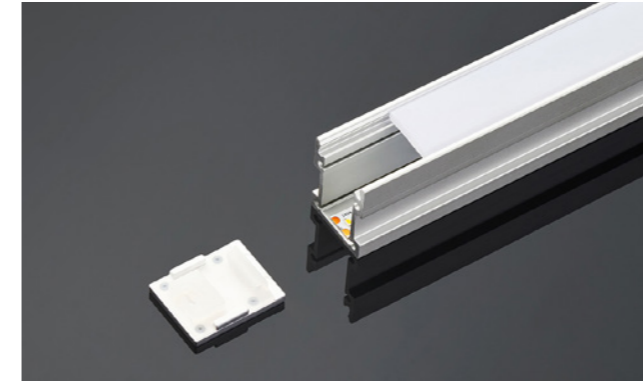

SK8513(B)

Basic Parameters

Installation	Trimless recessed
Material	AL6063-T5, spraying surface
Coating	White
Application	Indoor
IP grade	IP20
Warranty	5 years
Certification	Rohs, Reach

Profile Components

Profile	L2500×W13.2×H85mm	
Diffuser	L2500×W10.3×H6.8mm	

Installation Accessories

Screw	CL-01 M3.5×40mm	

Light Source

Flexible Strip

Model	CRI	Lumens	Voltage	Typ.power	Size	LEDs/ meter	Cutting unit
D6140-24V-8mm	>90	710LM/ m	24V	6.6W/ m	5000×8×1.2mm	140LEDs	7LEDs/ 50mm

LS2126

Basic Parameters

Installation	Recessed
Material	AL6063-T5
Coating	Silver anodized
Application	Indoor
IP grade	IP65
Warranty	5 years
Certification	Rohs, Reach, IK10

Profile Components

Profile	L2500×W21.4×H27mm	
Diffuser	L2500×W18×H3.4mm	
Holeless end caps	EC-LS2126 L27×W21.4×H5mm	
End cap with hole	EC-LS2126 L27×W21.4×H5mm	

Light Source

Flexible Strip

Model	CRI	Lumens	Voltage	Typ.power	Size	LEDs/ meter	Cutting unit
D6140-24V-8mm	>90	710LM/ m	24V	6.6W/ m	5000×8×1.2mm	140LEDs	7LEDs/ 50mm