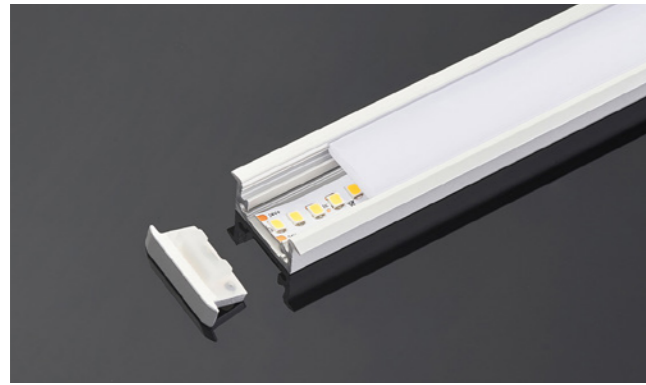

LE2711

Profile Components

Profile	L2500×W27×H11mm	
Diffuser	L2500×W18×H3.4mm	
Holeless end caps	EC-LE2711 L27.2×W11×H7.8mm	
End cap with hole	EC-LE2711 L27.2×W11×H7.8mm	

Light Source

Flexible Strip

Model	CRI	Lumens	Voltage	Typ.power	Size	LEDs/ meter	Cutting unit
D8168-24V-10mm	>90	1860LM/ M	24V	16.2W/ M	5000x10x16mm	168LEDs	7LEDs/ 42mm

Basic Parameters

Installation	Recessed
Material	AL6063-T5
Coating	Silver anodized
Application	Indoor
IP grade	IP65
Warranty	5 years
Certification	Rohs, Reach, IK10

Structure image

Effect image