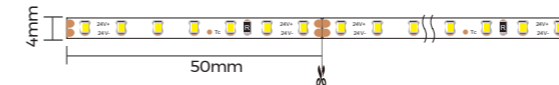

Light Source

Model	CRI	Lumens	Voltage	Typ.power	Size	LEDs/ meter	Cutting unit
D6140-24V-4mm	>90	710LM/m	24V	6.6W/m	5000×4×1.2mm	140LEDs	7LEDs/50mm