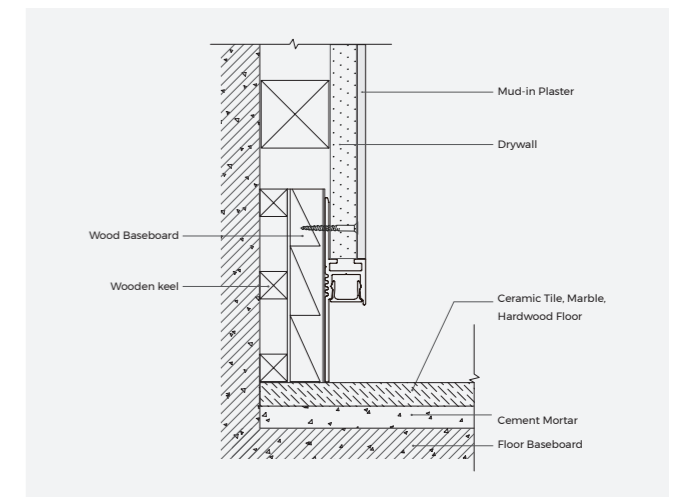

Light Source

Flexible Strip

Model	CRI	Lumens	Voltage	Typ.power	Size	LEDs/ meter	Cutting unit
D6140-24V-8mm	>90	710LM/ m	24V	6.6W/ m	5000×8×1.2mm	140LEDs	7LEDs/ 50mm

Structure image