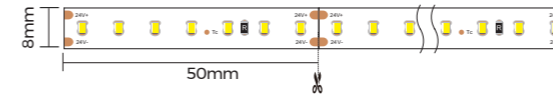

Light Source

Flexible Strip

Model	CRI	Lumens	Voltage	Typ.power	Size	LEDs/ meter	Cutting unit
D6140-24V-8mm	>90	710LM/ m	24V	6.6W/ m	5000×8×1.2mm	140LEDs	7LEDs/ 50mm