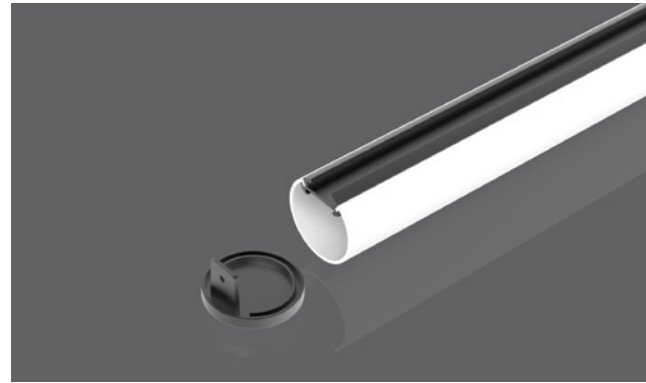

Corner Accessories

L-shaped	L90-LH25 277X277X100mm
T-shaped	T90-LH25 529X277X100mm
X-shaped	X90-LH25 529X529X100mm

* All corners are available in with/without light source.

LT30

Basic Parameters

Installation	Pendant
Material	AL6063-T5, spraying surface/ anodizing
Coating	Silver anodized, Black, White