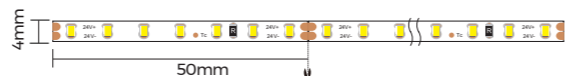

Light Source

Flexible Strip

Model	CRI	Lumens	Voltage	Typ.power	Size	LEDs/meter	Cutting unit
D6140-24V-4mm	>90	710LM/m	24V	6.6W/m	5000x4x12mm	140LEDs	7LEDs/50mm