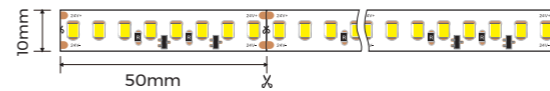

LS2013

Basic Parameters

Installation	Ceiling, Trimless recessed
Material	AL6063-T5, spraying surface/ anodizing
Coating	Silver anodized, Black, White

Profile Components

Profile	L2500×W20×H13mm	
Diffuser	L2500×W14.7×H4.3mm	
White Prismatic	CV-LR2013 L2500×W14.7×H4.3mm	
Black Prismatic	CV-LR2013 L2500×W14.7×H4.3mm	
Holeless end caps	EC-LS2013 L20×W13×H4.5mm	
End cap with hole	EC-LS2013 L20×W13×H4.5mm	

Installation Accessories

Ceiling clip	CP-08 21.8X12X6.4mm	

Light Source

Flexible Strip	

Model	CRI	Lumens	Voltage	Typ.power	Size	LEDs/meter	Cutting unit
D6280-24V-10mm	>90	1508LM/M	24V	15W/M	5000x10x1.2mm	280LEDs	14LEDs/50mm

LS2020

Basic Parameters

Installation	Ceiling, Trimless recessed
Material	AL6063-T5, spraying surface/ anodizing
Coating	Silver anodized, Black, White

Profile Components

Profile	L2500×W20×H20mm	
Diffuser	L2500×W14.7×H4.3mm	
Prismatic Diffuser	CV-LR2013 L2500×W14.7×H4.3mm	
Black Diffuser	CV-LR2013 L2500×W14.7×H4.3mm	
Holeless end caps	EC-LS2020 L20×W20×H4.5mm	
End cap with hole	EC-LS2020 L20×W20×H4.5mm	

Installation Accessories

Ceiling clip	CP-08 21.8X12X6.4mm	

Light Source

Flexible Strip	

Model	CRI	Lumens	Voltage	Typ.power	Size	LEDs/meter	Cutting unit
D6280-24V-10mm	>90	1508LM/M	24V	15W/M	5000x10x1.2mm	280LEDs	14LEDs/50mm

LS2522

Profile Components

Profile	L2500*W25*H22.5mm	
Diffuser	L2500*W20.4*H6.7mm	
Holeless end caps	EC-LS25 L25.1*W22.5*H6.5mm	

Installation Accessories

Whole luminaire splicing bars	EX-29 105*23*8.1mm	
Splicing bars	EX-31 100*15.5*2mm	
Pendant Accessory	PE-I	
Pendant Accessory	PE-J	
Ceiling Accessory	CL-16 64.5*24.5*5mm	
Power box 100w Non dimming	PB-02 574*25*50mm	
Power box 100w 1-10v dimming	PB-04 574*35*60mm	

Light Source

Flexible Strip