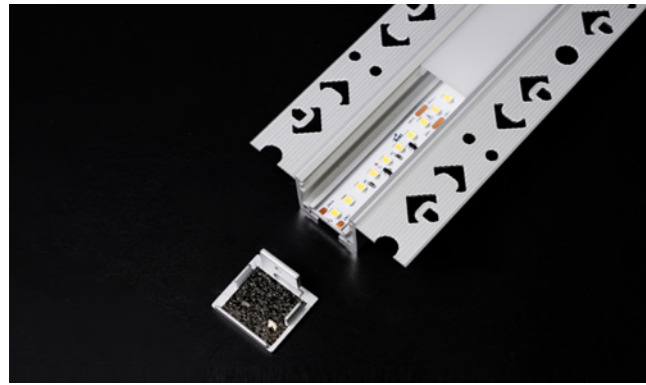

LR2522

Profile Components

Profile	L2500*W65*H22.5mm	
Diffuser	L2500*W20.4*H6.7mm	
Holeless end caps	EC-LS25 L251*W22.5*H16.5mm	

Basic Parameters

Installation	Trimless recessed
Material	AL6063-T5, spraying surface
Coating	White
Application	Indoor
IP grade	IP20
Warranty	5 years
Certification	Rohs, Reach

Installation Accessories

Screw	CL-01 M3.5x40mm	
Splicing bars	EX-31 100*15.5*2mm	

Light Source

Model	CRI	Lumens	Voltage	Typ.power	Size	LEDs/ meter	Cutting unit
DS8160(A)-24V-10mm	>80	2900LM/M	24V	20W/M	5000x10x1.6mm	160LEDs	8LEDs/50mm
DY830-24V-14mm	>80	2400LM/M	24V	20W/M	538.5x13.5x1.2mm	30LEDs/PCS	6LEDs/1077mm