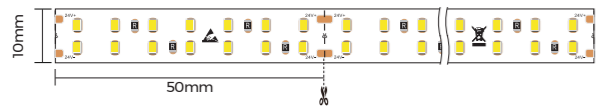

Light Source

Flexible Strip

Model	CRI	Lumens	Voltage	Typ.power	Size	LEDs/ meter	Cutting unit
D6280-24V-10mm	>90	1508LM/ m	24V	15W/ m	5000×10×1.2mm	280LEDs	14LEDs/ 50mm