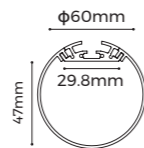

LT30

Basic Parameters

Installation	Pendant
Material	AL6063-T5, spraying surface/ anodizing
Coating	Silver anodized, Black, White

Profile Components

Profile	L2500×W19.5×H7.4mm	
Diffuser	L2500×Φ30×H26.8mm	
Holeless end caps	EC-LT30 Φ32.5×H2.4mm	

Installation Accessories

Pendant cable (Wire and cable in one)	PE-A	
Pendant Cable	PN-Y	

Light Source

Model	CRI	Lumens	Voltage	Typ.power	Size	LEDs/meter	Cutting unit
D8168-24V-10mm	>90	1860LM/M	24V	16.2W/M	5000x10x1.6mm	168LEDs	7LEDs/42mm

LT60

Basic Parameters

Installation	Pendant
Material	AL6063-T5, spraying surface/ anodizing
Coating	Silver anodized, Black, White

Profile Components

Profile	L2500×W35.2×H11mm	
Diffuser	L2500×Φ60×H55.6mm	
Holeless end caps	EC-LT60 Φ63.4×H8mm	

Installation Accessories

Pendant cable (with junction box)	PY-D	
Pendant cable	PN-D	
180° extender	EX-09 L1000×W13.3×H2.6mm	

Light Source

Model	CRI	Lumens	Voltage	Typ.power	Size	LEDs/meter	Cutting unit
D8280-24V-20mm	>80 >95	2600LM/M 2000LM/M	24V	20W/M	2500x20x1.5mm	280LEDs	14LEDs/50mm

LE1212

Basic Parameters

Installation	Recessed
Material	AL6063-T5, spraying surface/ anodizing
Coating	Silver anodized, Black, White

Profile Components

Profile	L2500×W12×H12mm	
Diffuser	L2500×W6.4×H3.7mm	
Black Diffuser	CV-LR0812 L2500×W6.4×H3.7mm	
Holeless end caps	EC-LE1212 L12×W12×H10mm	
End cap with hole	EC-LE1212 L12×W12×H10mm	

Installation Accessories

Embedded clip	CP-T1 25×13×9.5mm	

Light Source

Model	CRI	Lumens	Voltage	Typ.power	Size	LEDs/meter	Cutting unit
D6140-24V-4mm	>90	710LM/m	24V	6.6W/m	5000×4×1.2mm	140LEDs	7LEDs/50mm

LE1410

Basic Parameters

Installation	Recessed
Material	AL6063-T5, spraying surface/ anodizing
Coating	Silver anodized, Black, White

Profile Components