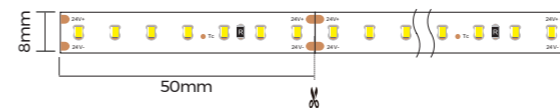

Light Source

Flexible Strip

Model	CRI	Lumens	Voltage	Typ.power	Size	LEDs/ meter	Cutting unit
D6140-24V-8mm	>90	710LM/ m	24V	6.6W/ m	5000×8×1.2mm	140LEDs	7LEDs/ 50mm