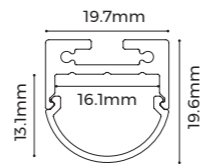

Light Source

Flexible Strip

Model	CRI	Lumens	Voltage	Typ.power	Size	LEDs/ meter	Cutting unit
D6280-24V-10mm	>90	1508LM/ m	24V	15W/ m	5000×10×1.2mm	280LEDs	14LEDs/ 50mm