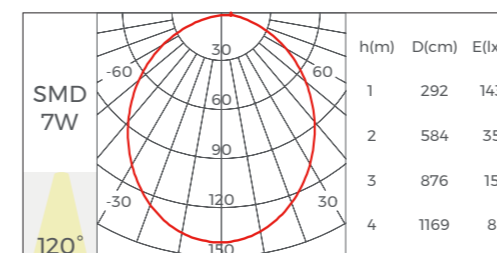

Light Source

Flexible Strip							
Model	CRI	Lumens	Voltage	Typ.power	Size	LEDs/ meter	Cutting unit
D6140-24V-8mm	>90	710LM/ m	24V	6.6W/ m	5000×8×12mm	140LEDs	7LEDs/ 50mm

Structure image

Effect image

LG1616K(N)