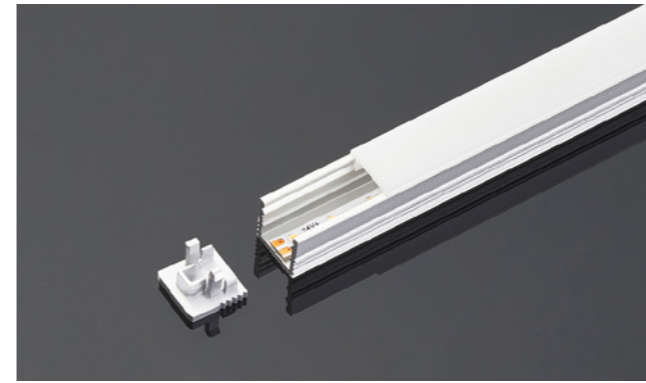

LS0709

Basic Parameters

Installation	Ceiling
Material	AL6063-T5, spraying surface/ anodizing
Coating	Silver anodized, Black, White

Profile Components

Profile	L2500×W7.6×H9mm	
Diffuser	L2500×W6.4×H3.7mm	
Black Diffuser	CV-LR0812 L2500×W6.4×H3.7mm	
Holeless end caps	EC-LS0709 L8×W7.6×H9mm	

Installation Accessories

Ceiling clip	CP-03 L15×W9.2×H4.5mm	

Light Source

Flexible Strip

Model	CRI	Lumens	Voltage	Typ.power	Size	LEDs/meter	Cutting unit
D6140-24V-4mm	>90	710LM/m	24V	6.6W/m	5000×4×12mm	140LEDs	7LEDs/50mm

LS0812

Basic Parameters

Installation	Ceiling
Material	AL6063-T5, spraying surface/ anodizing
Coating	Silver anodized, Black, White

Profile Components

Profile	L2500×W7.8×H12mm	
Diffuser	L2500×W6.4×H3.7mm	
Black Diffuser	CV-LR0812 L2500×W6.4×H3.7mm	
Holeless end caps	EC-LS0812 L8×W7.8×H12mm	
End cap with hole	EC-LS0812 L8×W7.8×H12mm	

Installation Accessories

Ceiling clip	CP-03 L15×W9.2×H4.5mm	

Light Source

Flexible Strip

Model	CRI	Lumens	Voltage	Typ.power	Size	LEDs/meter	Cutting unit
D6140-24V-4mm	>90	710LM/m	24V	6.6W/m	5000×4×12mm	140LEDs	7LEDs/50mm

LS1010

Basic Parameters

Installation	Ceiling
Material	AL6063-T5, spraying surface/ anodizing
Coating	Silver anodized, Black, White

Profile Components

Profile	L2500×W10×H10mm	
Diffuser	L2500×W9.43×H3.06mm	
Black Diffuser	CV-LS1010 L2500×W9.43×H3.06mm	
Holeless end caps	EC-LS1010 L10×W10×H8mm	
End cap with hole	EC-LS1010 L10×W10×H8mm	

Installation Accessories

Ceiling clip	CP-36 L2×W15×H4.5mm	

Light Source

Flexible Strip

Model	CRI	Lumens	Voltage	Typ.power	Size	LEDs/meter	Cutting unit
D6140-24V-8mm	>90	710LM/m	24V	6.6W/m	5000×8×12mm	140LEDs	7LEDs/50mm

LS1510

Basic Parameters