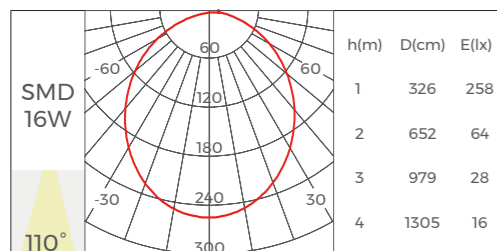

Effect image