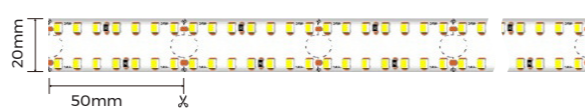

Light Source

Model	CRI	Lumens	Voltage	Typ.power	Size	LEDs/meter	Cutting unit
D8280-24V-20mm	>80 >95	2600LM/M 2000LM/M	24V	20W/M	2500x20x1.5mm	280LEDs	14LEDs/50mm