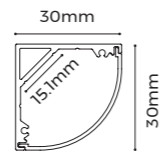

Profile Components

Profile	L2500×W30×H30mm	
Diffuser	L2500×W28.9×H28.9mm	
Holeless end caps	EC-LG3030C L30×W30×H5mm	
End cap with hole	EC-LG3030C L30×W30×H5mm