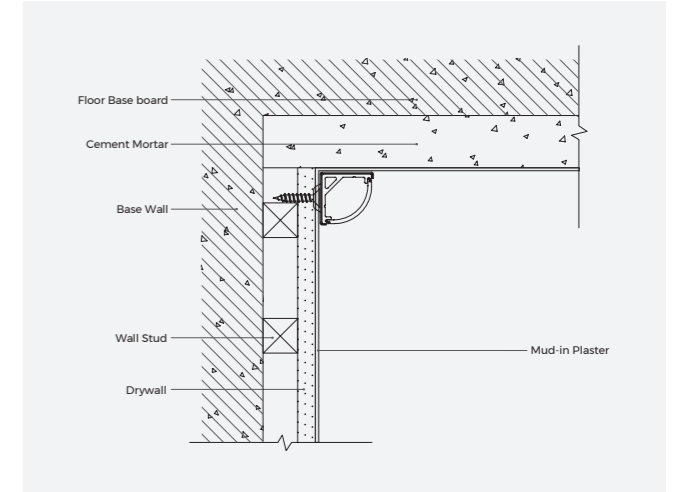

Structure image