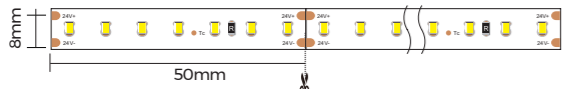

Light Source

Model	CRI	Lumens	Voltage	Typ.power	Size	LEDs/ meter	Cutting unit
D6140-24V-8mm	>90	710LM/ m	24V	6.6W/ m	5000×8×12mm	140LEDs	7LEDs/ 50mm