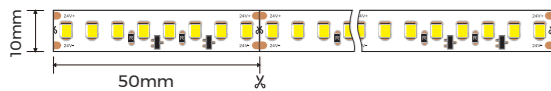

Installation Accessories

Screw	CL-01 M3.5x40mm	
Splicing bars	EX-31 100*15.5*2mm	

Light Source

Model	CRI	Lumens	Voltage	Typ.power	Size	LEDs/ meter	Cutting unit
DS8160(A)-24V-10mm	>80	2900LM/M	24V	20W/M	5000x10x1.6mm	160LEDs	8LEDs/50mm
DY830-24V-14mm	>80	2400LM/M	24V	20W/M	538.5x13.5x1.2mm	30LEDs/PCS	6LEDs/1077mm