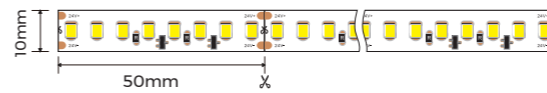

LS3535

Basic Parameters

Installation	Ceiling, Pendant
Material	AL6063-T5, spraying surface/ anodizing
Coating	Silver anodized, Black, White

Profile Components

Profile	L2500XW35XH35mm
Diffuser	L2500XW32.8XH51mm
Holeless end caps	EC-LS3535 L35XW35XH9mm

Installation Accessories

Ceiling clip	CP-15 L24.6XW20XH6.2mm
Pendant Cable (with junction box)	PY-D
Pendant Cable	PN-D
Splicing Bar	EX-09 L1000XW13.32XH2.65mm

Light Source

Model	CRI	Lumens	Voltage	Typ.power	Size	LEDs/ meter	Cutting unit
D8280-24V-20mm	>80 >95	2600LM/M 2000LM/M	24V	20W/M	2500x20x1.5mm	280LEDs	14LEDs/50mm

LS5050

Basic Parameters

Installation	Pendant
Material	AL6063-T5, spraying surface/ anodizing
Coating	Silver anodized, Black, White

Profile Components

Profile	L2500XW50XH50mm
Diffuser	L2500XW44.7XH61mm
Holeless end caps	EC-LS5050(N) L50XW50XH12mm

Installation Accessories

Pendant Cable (with junction box)	PY-D
Pendant Cable	PN-D
Pendant Rod	PG-I
Splicing Bar	EX-11 L400XW45.6XH21.4mm

Light Source

Model	CRI	Lumens	Voltage	Typ.power	Size	LEDs/ meter	Cutting unit
D8280-24V-34mm	>80 >95	3150LM/m 2500LM/m	24V	25W/m	2500X34X1.5mm	280LEDs	14LEDs/50mm

LH25100

Profile Components	
Profile	L2500*W25*H100mm
Diffuser	L2500*W20.4*H6.7mm
Holeless end caps	EC-LH25 L100*W20*H10.5mm

Installation Accessories

Splicing bars	EX-30 80*22*15mm
Pendant Accessory	PE-H
Pendant Accessory	PE-G
Power box 100w Non dimming	PB-02 574*25*50mm
Power box 100w 1-10v dimming	PB-04 574*35*60mm

Light Source