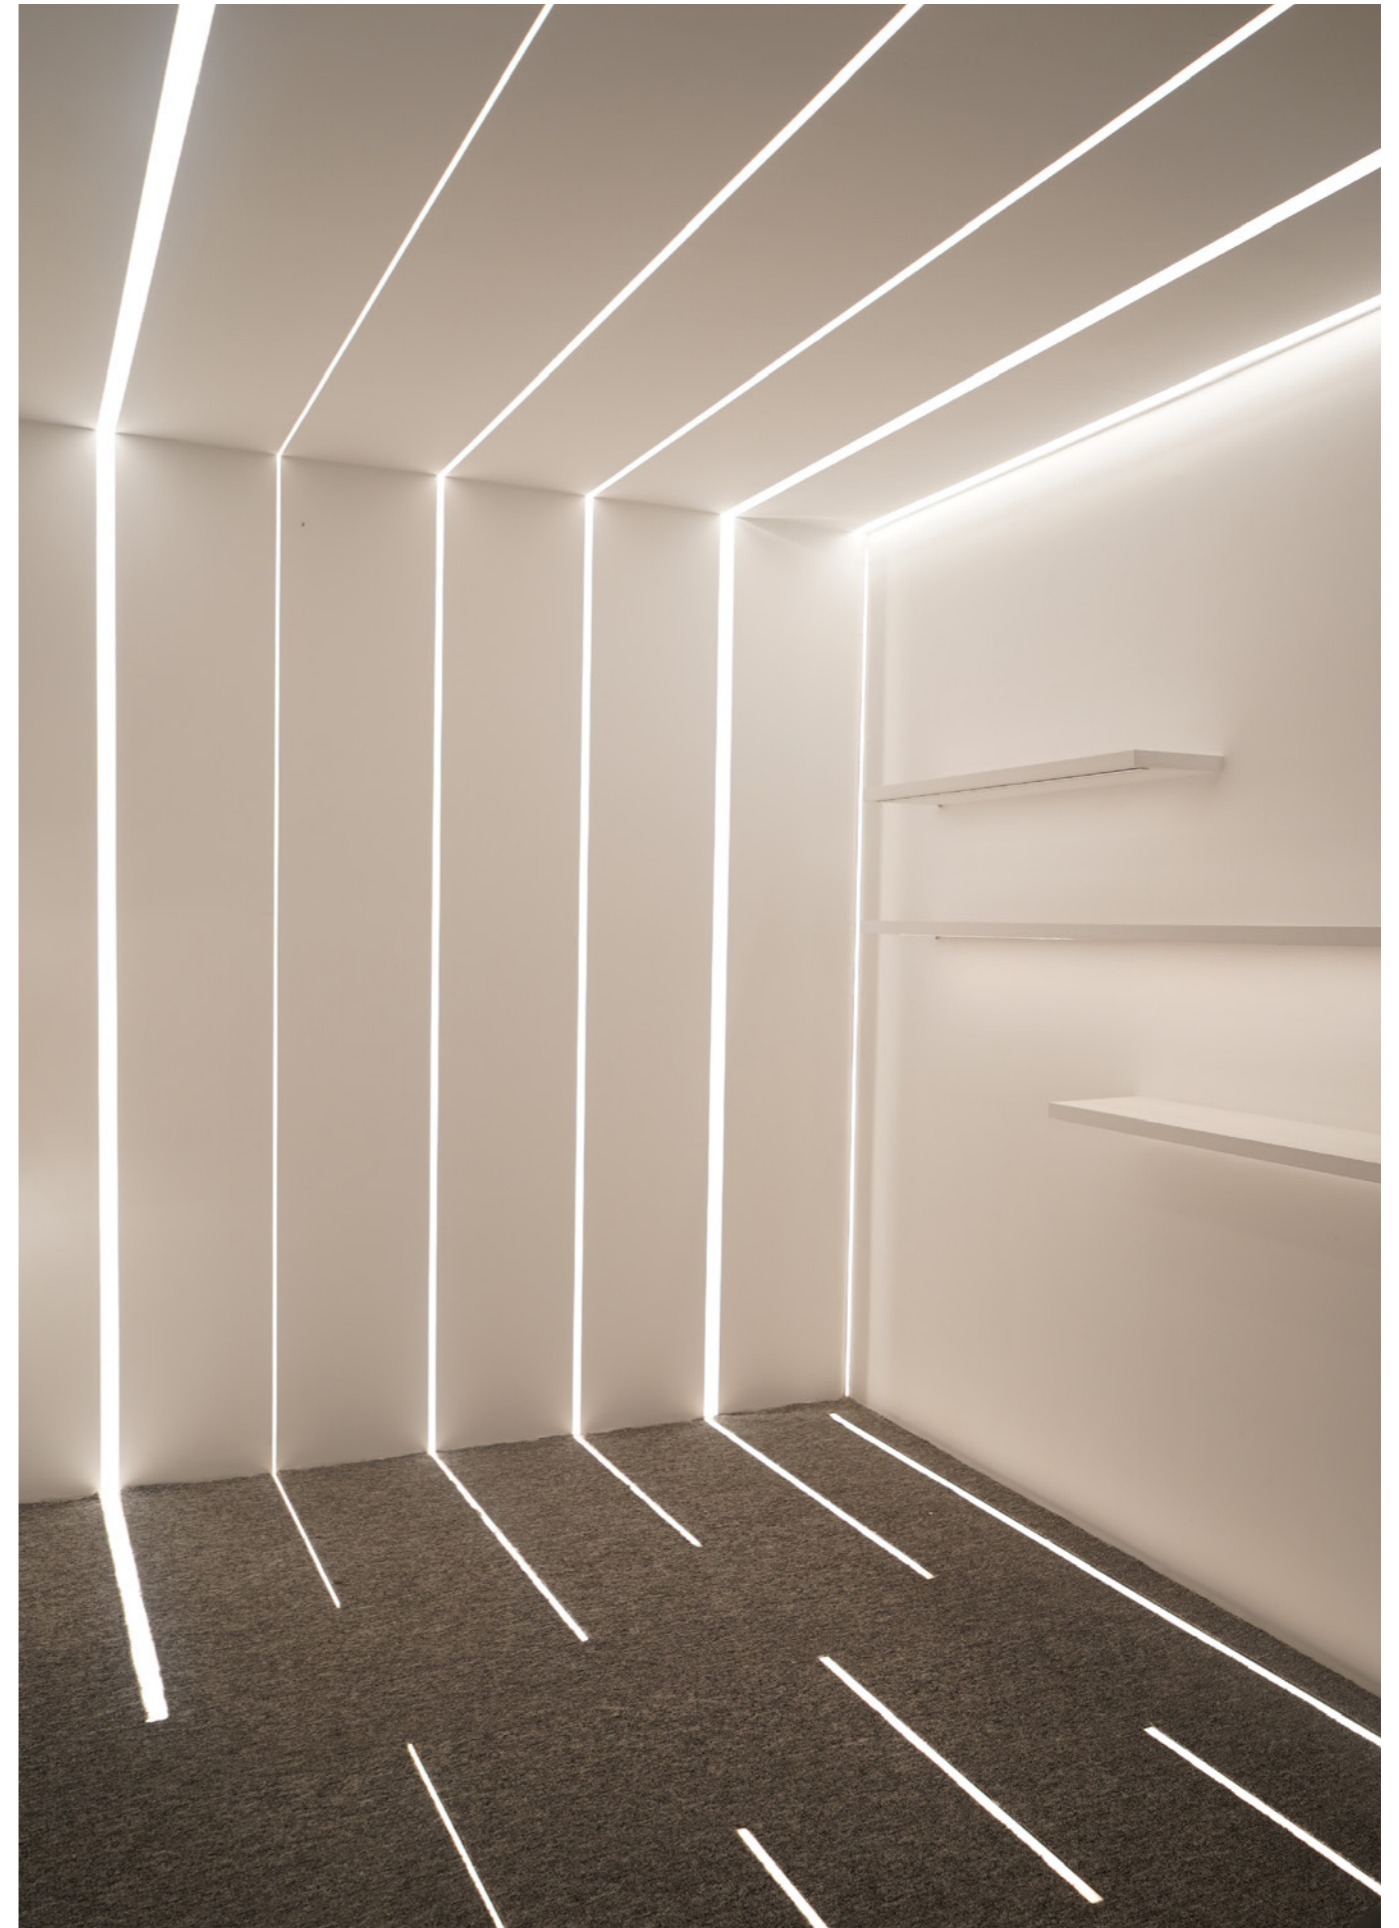

Effect image