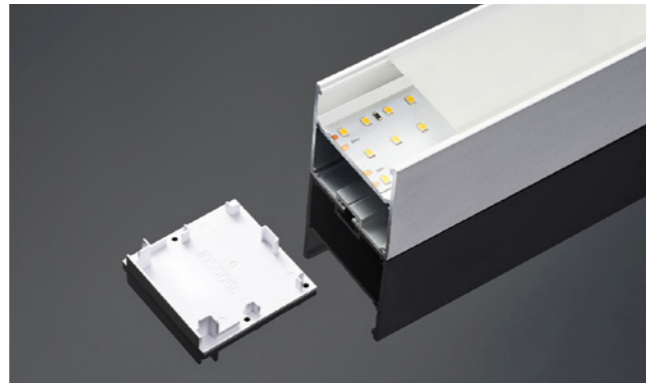

LS5050

Basic Parameters

Installation	Pendant
Material	AL6063-T5, spraying surface/ anodizing
Coating	Silver anodized, Black, White

Profile Components

Profile	L2500XW50XH50mm
Diffuser	L2500XW44.7XH61mm
Holeless end caps	EC-LS5050(N) L50XW50XH12mm

Installation Accessories

Pendant Cable (with junction box)	PY-D
Pendant Cable	PN-D
Pendant Rod	PG-I
Splicing Bar	EX-11 L400XW45.6XH21.4mm

Light Source

Model	CRI	Lumens	Voltage	Typ.power	Size	LEDs/ meter	Cutting unit
D8280-24V-34mm	>80 >95	3150LM/m 2500LM/m	24V	25W/m	2500X34X1.5mm	280LEDs	14LEDs/50mm