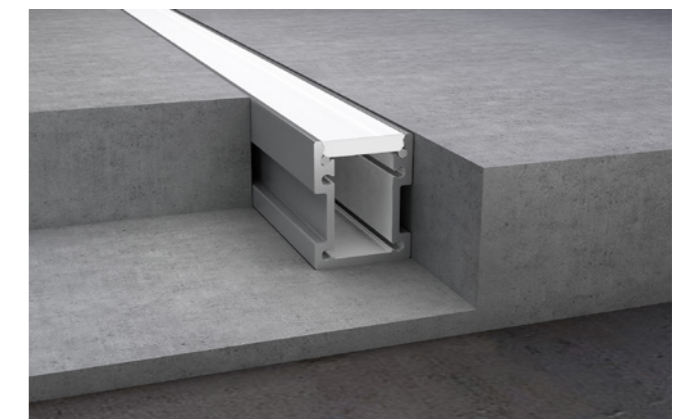

Effect image