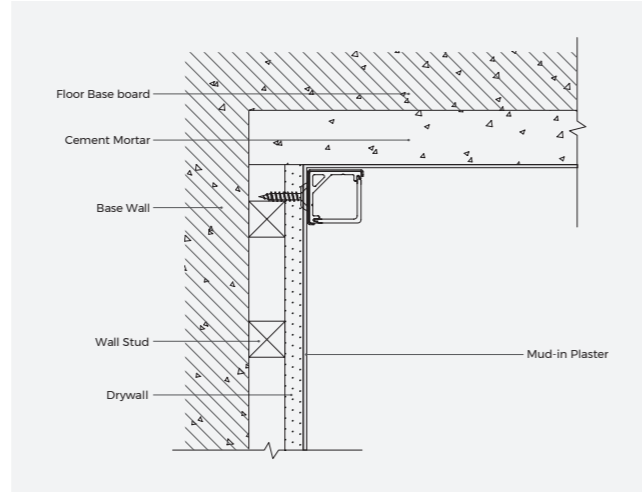

Structure image