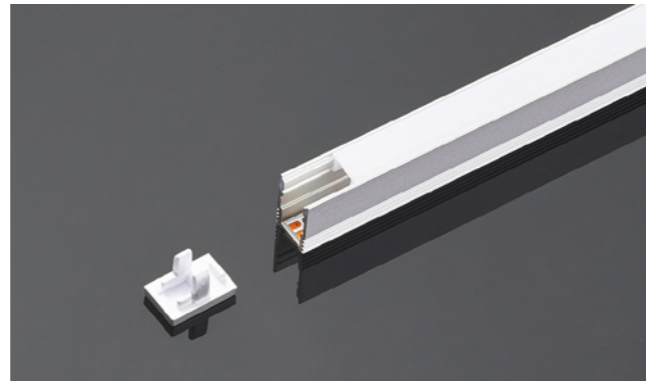

LS0709

Basic Parameters

Installation	Ceiling
Material	AL6063-T5, spraying surface/ anodizing
Coating	Silver anodized, Black, White

Profile Components

Profile	L2500×W7.6×H9mm	
Diffuser	L2500×W6.4×H3.7mm	
Black Diffuser	CV-LR0812 L2500×W6.4×H3.7mm	
Holeless end caps	EC-LS0709 L8×W7.6×H9mm	

Installation Accessories

Ceiling clip	CP-03 L15×W9.2×H4.5mm	

Light Source

Flexible Strip

Model	CRI	Lumens	Voltage	Typ.power	Size	LEDs/meter	Cutting unit
D6140-24V-4mm	>90	710LM/m	24V	6.6W/m	5000×4×12mm	140LEDs	7LEDs/50mm

LS0812

Basic Parameters

Installation	Ceiling
Material	AL6063-T5, spraying surface/ anodizing
Coating	Silver anodized, Black, White

Profile Components

Profile	L2500×W7.8×H12mm	
Diffuser	L2500×W6.4×H3.7mm	
Black Diffuser	CV-LR0812 L2500×W6.4×H3.7mm	
Holeless end caps	EC-LS0812 L8×W7.8×H12mm	
End cap with hole	EC-LS0812 L8×W7.8×H12mm	

Installation Accessories

Ceiling clip	CP-03 L15×W9.2×H4.5mm	

Light Source

Flexible Strip

Model	CRI	Lumens	Voltage	Typ.power	Size	LEDs/meter	Cutting unit
D6140-24V-4mm	>90	710LM/m	24V	6.6W/m	5000×4×12mm	140LEDs	7LEDs/50mm

LS1010

Basic Parameters

Installation	Ceiling
Material	AL6063-T5, spraying surface/ anodizing
Coating	Silver anodized, Black, White

Profile Components

Profile	L2500×W10×H10mm	
Diffuser	L2500×W9.43×H3.06mm	
Black Diffuser	CV-LS1010 L2500×W9.43×H3.06mm	
Holeless end caps	EC-LS1010 L10×W10×H8mm	
End cap with hole	EC-LS1010 L10×W10×H8mm	

Installation Accessories

Ceiling clip	CP-36 L2×W15×H4.5mm	

Light Source

Flexible Strip

Model	CRI	Lumens	Voltage	Typ.power	Size	LEDs/meter	Cutting unit
D6140-24V-8mm	>90	710LM/m	24V	6.6W/m	5000×8×12mm	140LEDs	7LEDs/50mm

LS1510

Basic Parameters