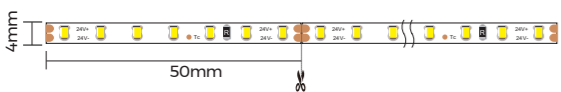

Installation Accessories

Ceiling clip	CP-03 L15×W9.2×H4.5mm	
--------------	--------------------------	--

Light Source

Flexible Strip

Model	CRI	Lumens	Voltage	Typ.power	Size	LEDs/meter	Cutting unit
D6140-24V-4mm	>90	710LM/m	24V	6.6W/m	5000×4×12mm	140LEDs	7LEDs/50mm