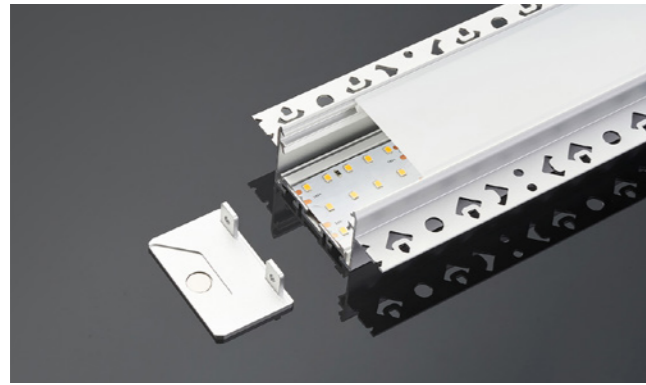

LR5535(B)

Basic Parameters

Installation	Trimless recessed
Material	AL6063-T5
Coating	Silver anodized
Application	Indoor
IP grade	IP20
Warranty	5 years
Certification	Rohs, Reach

Profile Components

Profile	L2500×W95×H35mm	
Diffuser	L2500×W48.8×H5.6mm	
Flexible diffuser	CV-LS5470FD(F) L50000×W48.8×H5.6mm	
Flexible Prismatic diffuser	CV-LS5470FP(F) L50000×W48.8×H5.6mm	
Holeless end caps	EC-LR5535(B) L55×W35×H22mm	

Installation Accessories

Screw	CL-01 M3.5×40mm	

Light Source

Flexible Strip

Model	CRI	Lumens	Voltage	Typ.power	Size	LEDs/ meter	Cutting unit
D8280-24V-34mm	>80 >95	3150LM/m 2500LM/m	24V	25W/m	2500×34×1.5mm	280LEDs	14LEDs/50mm
D8560SWW-24V-34mm	>80	2740LM/m	24V	50W/m	2500×34×1.5mm	560LEDs	28LEDs/50mm

Rigid module

Model	CRI	Lumens	Voltage	Typ.power	Size	LEDs/ meter	Cutting unit
DY8280B-24V-36mm	>80 >95	3150LM/m 2500LM/m	24V	25W/m	499×36×5.6mm	280LEDs	14 LEDs/50mm
DY8560SWW-24V-36mm	>80	2740LM/m	24V	50W/m	499×36×5.6mm	560LEDs	28LEDs/50mm