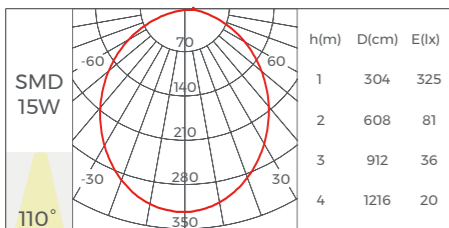

Light Source

Flexible Strip

Model	CRI	Lumens	Voltage	Typ.power	Size	LEDs/meter	Cutting unit
D6280-24V-8mm	>90	1650LM/m	24V	15W/m	5000×8×1.3mm	280LEDs	7LEDs/25mm