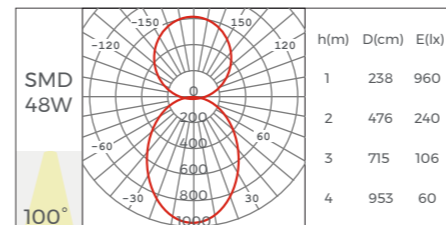

LS3535

Basic Parameters

Installation	Ceiling, Pendant
Material	AL6063-T5, spraying surface/ anodizing
Coating	Silver anodized, Black, White

Profile Components

Profile	L2500XW35XH35mm
Diffuser	L2500XW32.8XH51mm
Holeless end caps	EC-LS3535 L35XW35XH9mm

Installation Accessories

Ceiling clip	CP-15 L24.6XW20XH6.2mm
Pendant Cable (with junction box)	PY-D
Pendant Cable	PN-D
Splicing Bar	EX-09 L1000XW13.32XH2.65mm

Light Source

Model	CRI	Lumens	Voltage	Typ.power	Size	LEDs/ meter	Cutting unit
D8280-24V-20mm	>80 >95	2600LM/M 2000LM/M	24V	20W/M	2500x20x1.5mm	280LEDs	14LEDs/50mm

LS5050

Basic Parameters

Installation	Pendant
Material	AL6063-T5, spraying surface/ anodizing
Coating	Silver anodized, Black, White

Profile Components

Profile	L2500XW50XH50mm
Diffuser	L2500XW44.7XH61mm
Holeless end caps	EC-LS5050(N) L50XW50XH12mm

Installation Accessories

Pendant Cable (with junction box)	PY-D
Pendant Cable	PN-D
Pendant Rod	PG-I
Splicing Bar	EX-11 L400XW45.6XH21.4mm

Light Source

Model	CRI	Lumens	Voltage	Typ.power	Size	LEDs/ meter	Cutting unit
D8280-24V-34mm	>80 >95	3150LM/m 2500LM/m	24V	25W/m	2500X34X1.5mm	280LEDs	14LEDs/50mm

LH25100

Profile Components	
Profile	L2500*W25*H100mm
Diffuser	L2500*W20.4*H6.7mm
Holeless end caps	EC-LH25 L100*W20*H10.5mm

Installation Accessories

Splicing bars	EX-30 80*22*15mm
Pendant Accessory	PE-H
Pendant Accessory	PE-G
Power box 100w Non dimming	PB-02 574*25*50mm
Power box 100w 1-10v dimming	PB-04 574*35*60mm

Light Source