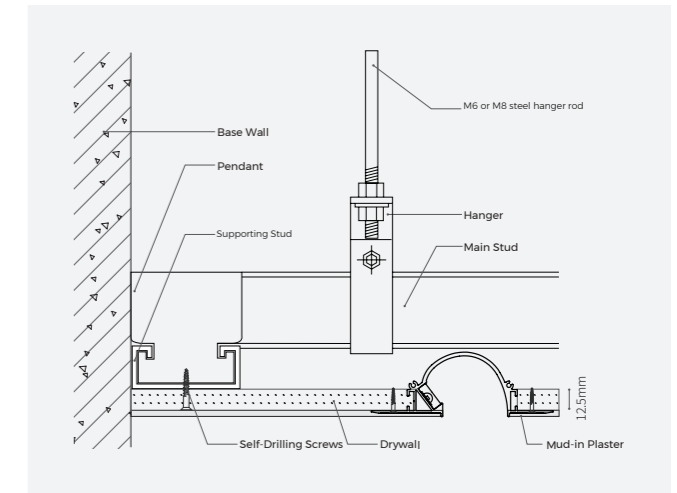

Structure image