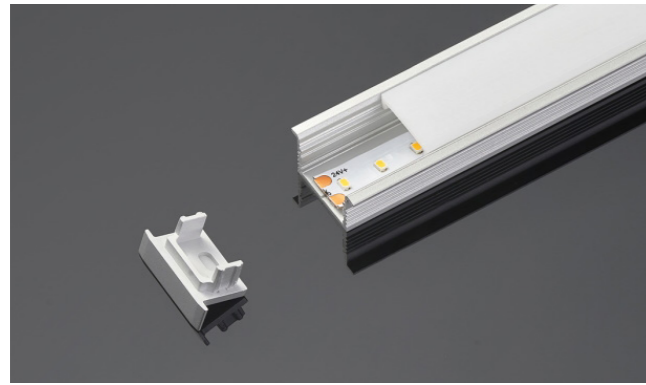

LE1910

Basic Parameters

Installation	Recessed
Material	AL6063-T5, spraying surface/ anodizing
Coating	Silver anodized, Black, White

Profile Components

Profile	L2500xW19xH10mm	
Diffuser	L2500xW14.43xH3mm	
Black Diffuser	CV-LS1510 L2500xW14.43xH3mm	
Holeless end caps	EC-LE1910 L19xW10xH8mm	
End cap with hole	EC-LE1910 L19xW10xH8mm	

Installation Accessories

Embedded clip	CP-39 L24xW20.79xH8.5mm	

Light Source

Flexible Strip

Model	CRI	Lumens	Voltage	Typ.power	Size	LEDs/meter	Cutting unit
D6140-24V-8mm	>90	710LM/m	24V	6.6W/m	5000x8x12mm	140LEDs	7LEDs/50mm