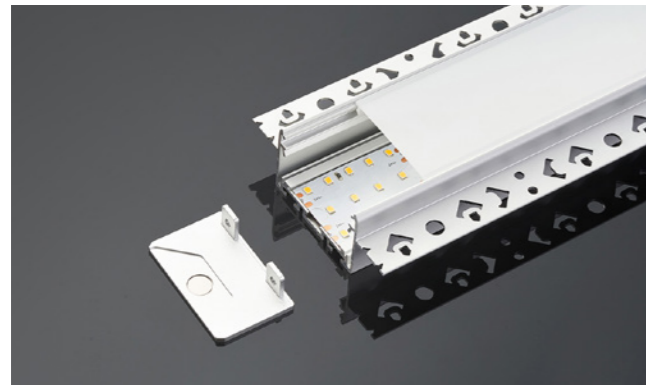

LR3924

Basic Parameters

Installation	Trimless recessed
Material	AL6063-T5
Coating	Silver anodized
Application	Indoor
IP grade	IP20
Warranty	5 years
Certification	Rohs, Reach

Profile Components

Profile	L2500×W85×H24mm	
Diffuser	L2500×W34.2×H10.2mm	
Holeless end caps	EC-LR3924 L38.6×W24×H2mm	

Installation Accessories

Screw	CL-O1 M3.5×40mm	

Light Source

Flexible Strip							
Model	CRI	Lumens	Voltage	Typ.power	Size	LEDs/ meter	Cutting unit
D8280-24V-20mm	>80 >95	2600LM/M 2000LM/M	24V	20W/M	2500x20x15mm	280LEDs	14LEDs/50mm