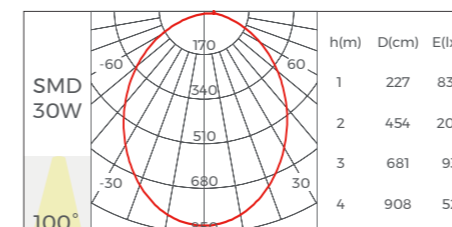

Rigid module

Model	CRI	Lumens	Voltage	Typ.power	Size	LEDs/ meter	Cutting unit
DY8280B-24V-36mm	>80 >95	3150LM/m 2500LM/m	24V	25W/m	499×36×5.6mm	280LEDs	14 LEDs/50mm
DY8560SWW-24V-36mm	>80	2740LM/m	24V	50W/m	499×36×5.6mm	560LEDs	28LEDs/50mm