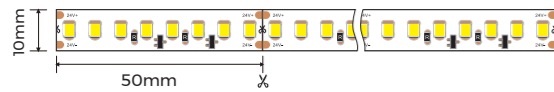

Light Source

Model	CRI	Lumens	Voltage	Typ.power	Size	LEDs/ meter	Cutting unit
DS8160(A)-24V-10mm	>80 >90	2900LM/M 2280LM/M	24V	20W/M	5000x10x1.6mm	160LEDs	8LEDs/50mm
DY830-24V-14mm	>80 >90	2400LM/M 2060LM/M	24V	20W/M	538.5x13.5x1.2mm	30LEDs/PCS	6LEDs/1077mm