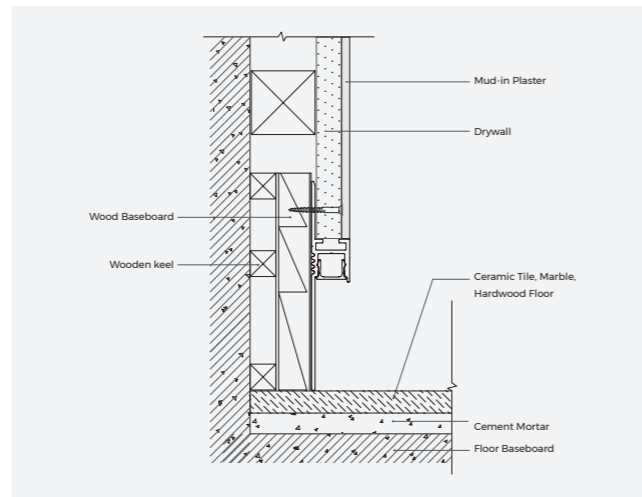

Light Source

Flexible Strip

Model	CRI	Lumens	Voltage	Typ.power	Size	LEDs/ meter	Cutting unit
D6140-24V-8mm	>90	710LM/ m	24V	6.6W/ m	5000×8×1.2mm	140LEDs	7LEDs/ 50mm

Structure image