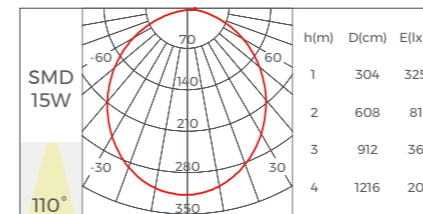

Light Source

Flexible Strip

Model	CRI	Lumens	Voltage	Typ.power	Size	LEDs/meter	Cutting unit
D6280-24V-8mm	>90	1650LM/m	24V	15W/m	5000x8x13mm	280LEDs	7LEDs/25mm