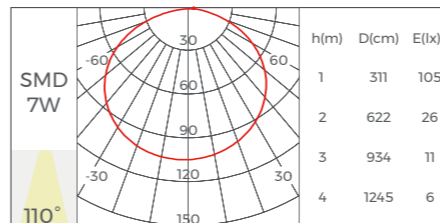

Light Source

Flexible Strip

Model	CRI	Lumens	Voltage	Typ.power	Size	LEDs/meter	Cutting unit
D6140-24V-8mm	>90	710LM/m	24V	6.6W/m	5000×8×12mm	140LEDs	7LEDs/50mm