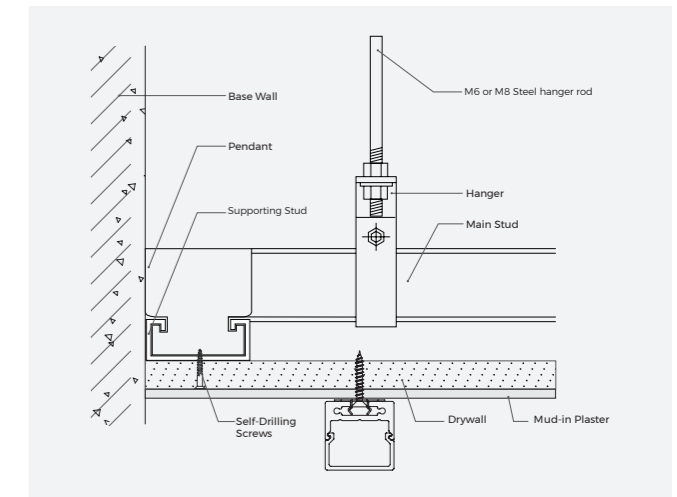

Structure image