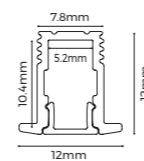

LT30

Basic Parameters

Installation	Pendant
Material	AL6063-T5, spraying surface/ anodizing
Coating	Silver anodized, Black, White

Profile Components

Profile	L2500×W19.5×H7.4mm	
Diffuser	L2500×Φ30×H26.8mm	
Holeless end caps	EC-LT30 Φ32.5×H2.4mm	

Installation Accessories

Pendant cable (Wire and cable in one)	PE-A	
Pendant Cable	PN-Y	

Light Source

Model	CRI	Lumens	Voltage	Typ.power	Size	LEDs/meter	Cutting unit
D8168-24V-10mm	>90	1860LM/M	24V	16.2W/M	5000x10x1.6mm	168LEDs	7LEDs/42mm

LT60

Basic Parameters

Installation	Pendant
Material	AL6063-T5, spraying surface/ anodizing
Coating	Silver anodized, Black, White

Profile Components

Profile	L2500×W35.2×H11mm	
Diffuser	L2500×Φ60×H55.6mm	
Holeless end caps	EC-LT60 Φ63.4×H8mm	

Installation Accessories

Pendant cable (with junction box)	PY-D	
Pendant cable	PN-D	
180° extender	EX-09 L1000×W13.3×H2.6mm	

Light Source

Model	CRI	Lumens	Voltage	Typ.power	Size	LEDs/meter	Cutting unit
D8280-24V-20mm	>80 >95	2600LM/M 2000LM/M	24V	20W/M	2500x20x1.5mm	280LEDs	14LEDs/50mm

LE1212

Basic Parameters

Installation	Recessed
Material	AL6063-T5, spraying surface/ anodizing
Coating	Silver anodized, Black, White

Profile Components

Profile	L2500×W12×H12mm	
Diffuser	L2500×W6.4×H3.7mm	
Black Diffuser	CV-LR0812 L2500×W6.4×H3.7mm	
Holeless end caps	EC-LE1212 L12×W12×H10mm	
End cap with hole	EC-LE1212 L12×W12×H10mm	

Installation Accessories

Embedded clip	CP-T1 25×13×9.5mm	

Light Source

Model	CRI	Lumens	Voltage	Typ.power	Size	LEDs/meter	Cutting unit
D6140-24V-4mm	>90	710LM/m	24V	6.6W/m	5000×4×1.2mm	140LEDs	7LEDs/50mm

LE1410

Basic Parameters

Installation	Recessed
Material	AL6063-T5, spraying surface/ anodizing
Coating	Silver anodized, Black, White

Profile Components