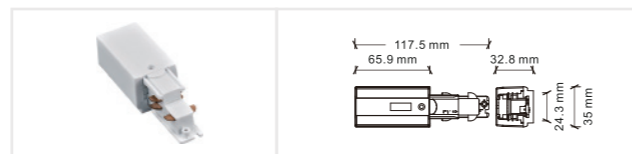

\*X\*shape power connector  
 Model: ECO-0637  
 Size: 202\*202\*32mm  
 Colors: White/Black  
 Applicable track: Six-wire track ECO-06X0

Soft power connector  
 Model: ECO-0639  
 Size: 274\*32.5\*32mm  
 Colors: White/Black  
 Applicable track: Six-wire track ECO-06X0

## 配件

Left power connector  
 Model: ECO-0631L  
 Size: 117.5\*32.8\*35mm  
 Colors: White/Black  
 Applicable track: Six-wire track ECO-06X0

Right power connector  
 Model: ECO-0631R  
 Size: 117.5\*32.8\*35mm  
 Colors: White/Black  
 Applicable track: Six-wire track ECO-06X0