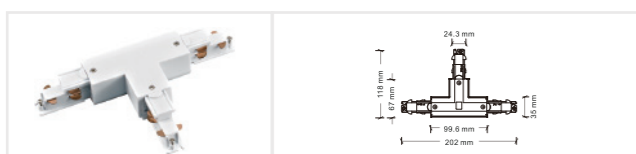

## 配件

Left power connector  
 Model: ECO-0631L  
 Size: 117.5\*32.8\*35mm  
 Colors: White/Black  
 Applicable track: Six-wire track ECO-06X0

Right power connector  
 Model: ECO-0631R  
 Size: 117.5\*32.8\*35mm  
 Colors: White/Black  
 Applicable track: Six-wire track ECO-06X0

\*I\*shape Mini power connector  
 Model: ECO-0633  
 Size: 103.2\*35\*32mm  
 Colors: White/Black  
 Applicable track: Six-wire track ECO-06X0

\*I\*shape Mini non-conducting connector  
 Model: ECO-0633(A)  
 Size: 103.2\*35\*32mm  
 Colors: White/Black  
 Applicable track: Six-wire track ECO-06X0

\*L\*shape left power connector  
 Model: ECO-0635L  
 Size: 118\*118\*32mm  
 Applicable track: Six-wire track ECO-06X0

\*L\*shape right power connector  
 Model: ECO-0635R  
 Size: 118\*118\*32mm  
 Applicable track: Six-wire track ECO-06X0