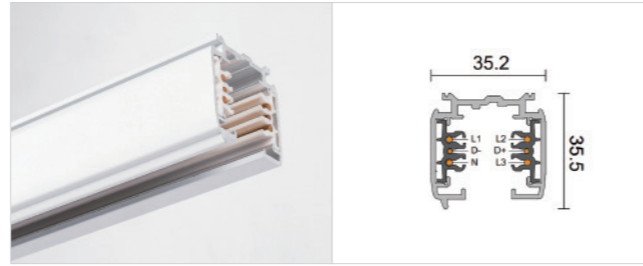

PRO-06X0
Installation: ceiling/pendant
Material: AL6063-T5
Coating: Black/White
Size: L1000/2000/3000*W35.2
*H35.5mm

Rated current: 16A
Maximum load: 3500W
Input voltage: AC220V

配件

Four-wire Live-end connector
Model: PRO-0431L
Size: 98*35*35mm

Four six-wire End cap
Model: PRO-0432
Size: 31*35*35mm

Four-wire Mini joiner
Model: PRO-0433
Size: 68*21*35mm

Four-wire L connector
Model: PRO-0435L
Size: 100*100*35mm

Six-wire Live-end connector
Model: PRO-D631L
Size: 139*35*35mm

Six-wire Mini joiner
Model: PRO-D633
Size: 107*21*35mm

Six-wire L connector
Model: PRO-D635L
Size: 119*119*35mm

Pendant rod accessory
Model: PRO-EZ0447
Rod length: 1000mm

Pendant rope accessory
Model: PRO-EZ0448
Rope length: 1500mm