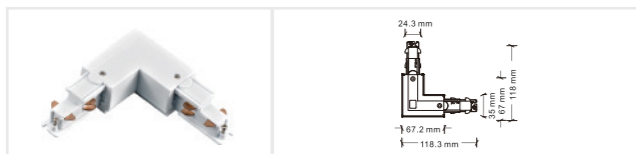

\*X\*shape power connector  
 Model: ECO-0637  
 Size: 202\*202\*32mm  
 Colors: White/Black  
 Applicable track: Six-wire track ECO-06X0

Soft power connector  
 Model: ECO-0639  
 Size: 274\*32.5\*32mm  
 Colors: White/Black  
 Applicable track: Six-wire track ECO-06X0

## 配件

Left power connector  
 Model: ECO-0631L  
 Size: 117.5\*32.8\*35mm  
 Colors: White/Black  
 Applicable track: Six-wire track ECO-06X0

Right power connector  
 Model: ECO-0631R  
 Size: 117.5\*32.8\*35mm  
 Colors: White/Black  
 Applicable track: Six-wire track ECO-06X0

\*I\*shape Mini power connector  
 Model: ECO-0633  
 Size: 103.2\*35\*32mm  
 Colors: White/Black  
 Applicable track: Six-wire track ECO-06X0

\*I\*shape Mini non-conducting connector  
 Model: ECO-0633(A)  
 Size: 103.2\*35\*32mm  
 Colors: White/Black  
 Applicable track: Six-wire track ECO-06X0