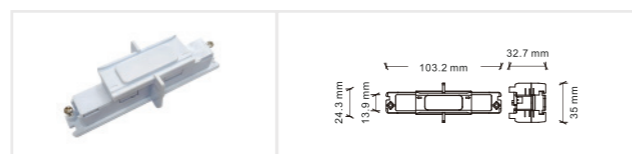

\*X\*shape power connector  
 Model: ECO-0637  
 Size: 202\*202\*32mm  
 Colors: White/Black  
 Applicable track: Six-wire track ECO-06X0

Soft power connector  
 Model: ECO-0639  
 Size: 274\*32.5\*32mm  
 Colors: White/Black  
 Applicable track: Six-wire track ECO-06X0

## 配件

Left power connector  
 Model: ECO-0631L  
 Size: 117.5\*32.8\*35mm  
 Colors: White/Black  
 Applicable track: Six-wire track ECO-06X0

Right power connector  
 Model: ECO-0631R  
 Size: 117.5\*32.8\*35mm  
 Colors: White/Black  
 Applicable track: Six-wire track ECO-06X0

\*I\*shape Mini power connector  
 Model: ECO-0633  
 Size: 103.2\*35\*32mm  
 Colors: White/Black  
 Applicable track: Six-wire track ECO-06X0

\*I\*shape Mini non-conducting connector  
 Model: ECO-0633(A)  
 Size: 103.2\*35\*32mm  
 Colors: White/Black  
 Applicable track: Six-wire track ECO-06X0

\*L\*shape left power connector  
 Model: ECO-0635L  
 Size: 118\*118\*32mm  
 Applicable track: Six-wire track ECO-06X0

\*L\*shape right power connector  
 Model: ECO-0635R  
 Size: 118\*118\*32mm  
 Applicable track: Six-wire track ECO-06X0