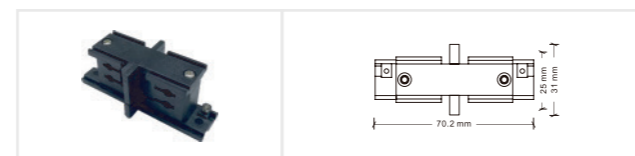

"I" shape Mini non-conducting connector
Model: ECO-0433(A)
Size: 70.2*25*31mm
Colors: White/Black
Applicable track: Four-wire track ECO-04X0