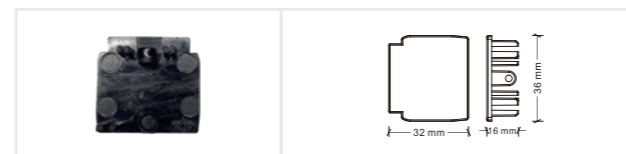

## 配件

Left power connector  
 Model: ECO-0631L  
 Size: 117.5\*32.8\*35mm  
 Colors: White/Black  
 Applicable track: Six-wire track ECO-06X0

Right power connector  
 Model: ECO-0631R  
 Size: 117.5\*32.8\*35mm  
 Colors: White/Black  
 Applicable track: Six-wire track ECO-06X0

\*I\*shape Mini power connector  
 Model: ECO-0633  
 Size: 103.2\*35\*32mm  
 Colors: White/Black  
 Applicable track: Six-wire track ECO-06X0

\*I\*shape Mini non-conducting connector  
 Model: ECO-0633(A)  
 Size: 103.2\*35\*32mm  
 Colors: White/Black  
 Applicable track: Six-wire track ECO-06X0

\*L\*shape left power connector  
 Model: ECO-0635L  
 Size: 118\*118\*32mm  
 Applicable track: Six-wire track ECO-06X0

\*L\*shape right power connector  
 Model: ECO-0635R  
 Size: 118\*118\*32mm  
 Applicable track: Six-wire track ECO-06X0

\*T\*shape left power connector  
 Model: ECO-0636L1  
 Size: 202\*118\*32mm  
 Colors: White/Black  
 Applicable track: Six-wire track ECO-06X0

\*T\*shape right power connector  
 Model: ECO-0636R1  
 Size: 202\*118\*32mm  
 Colors: White/Black  
 Applicable track: Six-wire track ECO-06X0