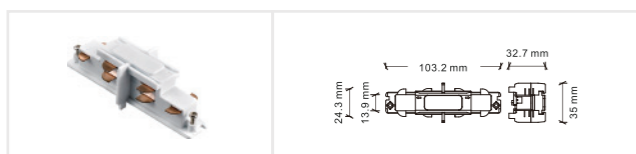

\*X\*shape power connector  
 Model: ECO-0637  
 Size: 202\*202\*32mm  
 Colors: White/Black  
 Applicable track: Six-wire track ECO-06X0

Soft power connector  
 Model: ECO-0639  
 Size: 274\*32.5\*32mm  
 Colors: White/Black  
 Applicable track: Six-wire track ECO-06X0

## 配件

Left power connector  
 Model: ECO-0631L  
 Size: 117.5\*32.8\*35mm  
 Colors: White/Black  
 Applicable track: Six-wire track ECO-06X0

Right power connector  
 Model: ECO-0631R  
 Size: 117.5\*32.8\*35mm  
 Colors: White/Black  
 Applicable track: Six-wire track ECO-06X0