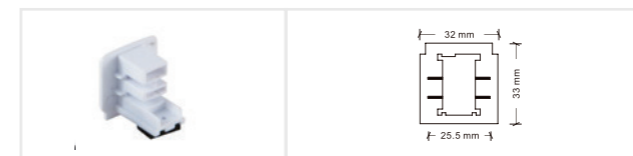

## 配件

Left power connector  
 Model: ECO-0431L  
 Size: 99.5\*32.8\*32.3mm  
 Colors: White/Black  
 Applicable track: Four-wire track ECO-04X0

Right power connector  
 Model: ECO-0431R  
 Size: 99.5\*32.8\*32.3mm  
 Colors: White/Black  
 Applicable track: Four-wire track ECO-04X0

Turnable power connector  
 Model: ECO-M435  
 Size: 227\*32\*32mm  
 Colors: White/Black  
 Applicable track: Four-wire track ECO-04X0

Pendant rod accessory  
 Model: ECO-EZ0448  
 Size: 2000mm  
 Colors: White/Black  
 Applicable track: Four-wire track ECO-04X0

"I" shape Mini power connector  
 Model: ECO-0433  
 Size: 70.2\*25\*31mm  
 Colors: White/Black  
 Applicable track: Four-wire track ECO-04X0

"I" shape Mini non-conducting connector  
 Model: ECO-0433(A)  
 Size: 70.2\*25\*31mm  
 Colors: White/Black  
 Applicable track: Four-wire track ECO-04X0