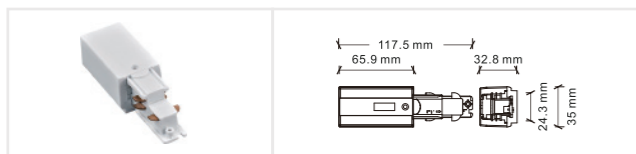

配件

Left power connector
Model: ECO-0631L
Size: 117.5*32.8*35mm
Colors: White/Black
Applicable track: Six-wire track ECO-06X0