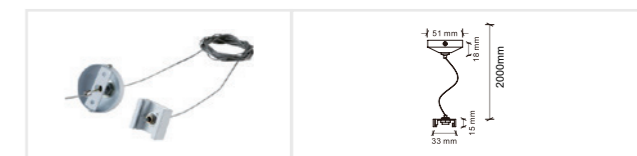

"X" shape power connector  
 Model: ECO-0437  
 Size: 165.5\*165.5\*32mm  
 Colors: White/Black  
 Applicable track: Four-wire track ECO-04X0

Soft power connector  
 Model: ECO-0439  
 Size: 274\*32.5\*32mm  
 Colors: White/Black  
 Applicable track: Four-wire track ECO-04X0

## 配件

Left power connector  
 Model: ECO-0431L  
 Size: 99.5\*32.8\*32.3mm  
 Colors: White/Black  
 Applicable track: Four-wire track ECO-04X0

Right power connector  
 Model: ECO-0431R  
 Size: 99.5\*32.8\*32.3mm  
 Colors: White/Black  
 Applicable track: Four-wire track ECO-04X0

Turnable power connector  
 Model: ECO-M435  
 Size: 227\*32\*32mm  
 Colors: White/Black  
 Applicable track: Four-wire track ECO-04X0

Pendant rod accessory  
 Model: ECO-EZ0448  
 Size: 2000mm  
 Colors: White/Black  
 Applicable track: Four-wire track ECO-04X0