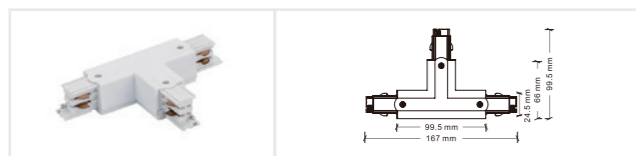

"T" shape left power connector
Model: ECO-0436L1
Size: 167*99.5*32mm
Colors: White/Black
Applicable track: Four-wire track ECO-04X0