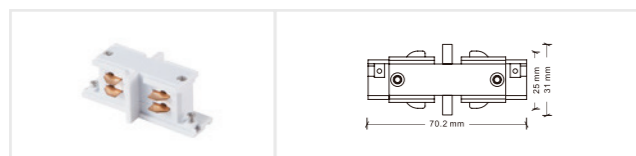

"X" shape power connector  
 Model: ECO-0437  
 Size: 165.5\*165.5\*32mm  
 Colors: White/Black  
 Applicable track: Four-wire track ECO-04X0

Soft power connector  
 Model: ECO-0439  
 Size: 274\*32.5\*32mm  
 Colors: White/Black  
 Applicable track: Four-wire track ECO-04X0

## 配件

Left power connector  
 Model: ECO-0431L  
 Size: 99.5\*32.8\*32.3mm  
 Colors: White/Black  
 Applicable track: Four-wire track ECO-04X0

Right power connector  
 Model: ECO-0431R  
 Size: 99.5\*32.8\*32.3mm  
 Colors: White/Black  
 Applicable track: Four-wire track ECO-04X0

Turnable power connector  
 Model: ECO-M435  
 Size: 227\*32\*32mm  
 Colors: White/Black  
 Applicable track: Four-wire track ECO-04X0

Pendant rod accessory  
 Model: ECO-EZ0448  
 Size: 2000mm  
 Colors: White/Black  
 Applicable track: Four-wire track ECO-04X0