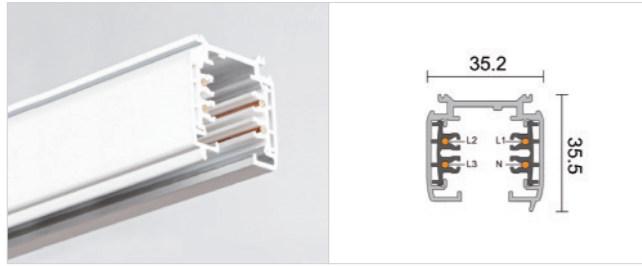

轨道

吸顶/吊装轨道

PRO-04X0
Installation: ceiling/pendant
Material: AL6063-T5
Coating: Black/White
Size: L1000/2000/3000*W35.2
*H35.5mm/

Rated current: 16A
Maximum load: 3500W
Input voltage: AC220V