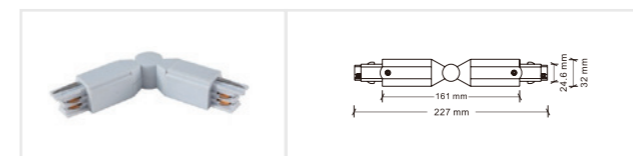

"X" shape power connector  
 Model: ECO-0437  
 Size: 165.5\*165.5\*32mm  
 Colors: White/Black  
 Applicable track: Four-wire track ECO-04X0

Soft power connector  
 Model: ECO-0439  
 Size: 274\*32.5\*32mm  
 Colors: White/Black  
 Applicable track: Four-wire track ECO-04X0

## 配件

Left power connector  
 Model: ECO-0431L  
 Size: 99.5\*32.8\*32.3mm  
 Colors: White/Black  
 Applicable track: Four-wire track ECO-04X0

Right power connector  
 Model: ECO-0431R  
 Size: 99.5\*32.8\*32.3mm  
 Colors: White/Black  
 Applicable track: Four-wire track ECO-04X0