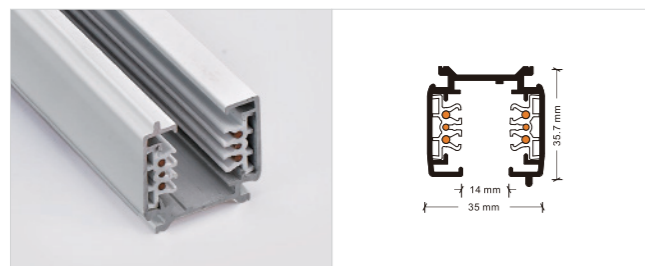

经济款轨道 (6线)

吸顶/吊装轨道

ECO-06X0

Installation: ceiling/pendant
Material: AL6063-T5
Coating: Black/White
Size: L1000/2000/3000*W35
*H35.7mm

Rated current: 16A
Maximum load: 3500W
Input voltage: AC220V