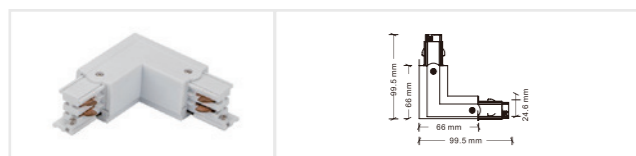

"L" shape left power connector
Model: ECO-0435L
Size: 99.5*99.5*32mm
Colors: White/Black
Applicable track: Four-wire track ECO-04X0