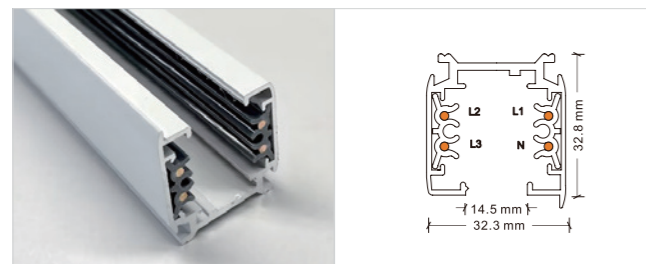

经济款轨道 (4线)

吸顶/吊装轨道

ECO-04X0

Installation: ceiling/pendant
Material: AL6063-T5
Coating: Black/White
Size: L1000/2000/3000*W32.3
*H32.8mm

Rated current: 16A
Maximum load: 3500W
Input voltage: AC220V