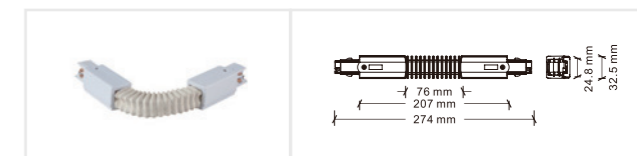

# 经济款轨道 (4线)

吸顶/吊装轨道

**ECO-04X0**

Installation: ceiling/pendant  
 Material: AL6063-T5  
 Coating: Black/White  
 Size: L1000/2000/3000\*W32.3  
 \*H32.8mm

Rated current: 16A  
 Maximum load: 3500W  
 Input voltage: AC220V

"X" shape power connector  
 Model: ECO-0437  
 Size: 165.5\*165.5\*32mm  
 Colors: White/Black  
 Applicable track: Four-wire track ECO-04X0

Soft power connector  
 Model: ECO-0439  
 Size: 274\*32.5\*32mm  
 Colors: White/Black  
 Applicable track: Four-wire track ECO-04X0