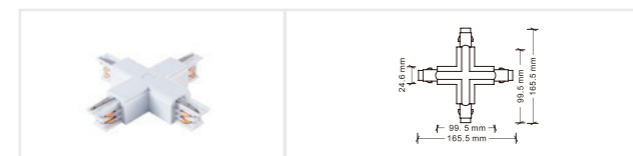

# 经济款轨道 (4线)

吸顶/吊装轨道

**ECO-04X0**

Installation: ceiling/pendant  
 Material: AL6063-T5  
 Coating: Black/White  
 Size: L1000/2000/3000\*W32.3  
 \*H32.8mm

Rated current: 16A  
 Maximum load: 3500W  
 Input voltage: AC220V

"X" shape power connector  
 Model: ECO-0437  
 Size: 165.5\*165.5\*32mm  
 Colors: White/Black  
 Applicable track: Four-wire track ECO-04X0

Soft power connector  
 Model: ECO-0439  
 Size: 274\*32.5\*32mm  
 Colors: White/Black  
 Applicable track: Four-wire track ECO-04X0

## 配件

Left power connector  
 Model: ECO-0431L  
 Size: 99.5\*32.8\*32.3mm  
 Colors: White/Black  
 Applicable track: Four-wire track ECO-04X0

Right power connector  
 Model: ECO-0431R  
 Size: 99.5\*32.8\*32.3mm  
 Colors: White/Black  
 Applicable track: Four-wire track ECO-04X0