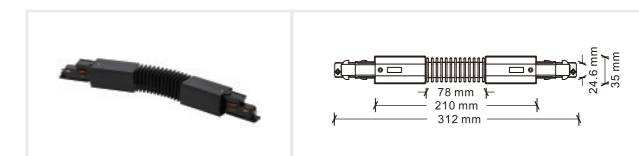

# 经济款轨道 (6线)

吸顶/吊装轨道

ECO-06X0

Installation: ceiling/pendant  
 Material: AL6063-T5  
 Coating: Black/White  
 Size: L1000/2000/3000\*W35  
 \*H35.7mm

Rated current: 16A  
 Maximum load: 3500W  
 Input voltage: AC220V

\*X\*shape power connector  
 Model: ECO-0637  
 Size: 202\*202\*32mm  
 Colors: White/Black  
 Applicable track: Six-wire track ECO-06X0

Soft power connector  
 Model: ECO-0639  
 Size: 274\*32.5\*32mm  
 Colors: White/Black  
 Applicable track: Six-wire track ECO-06X0