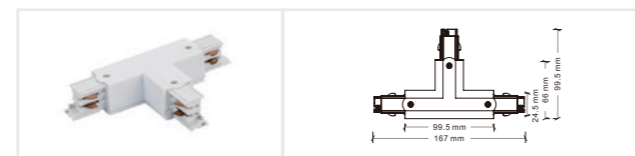

"I" shape Mini power connector  
 Model: ECO-0433  
 Size: 70.2\*25\*31mm  
 Colors: White/Black  
 Applicable track: Four-wire track ECO-04X0

"I" shape Mini non-conducting connector  
 Model: ECO-0433(A)  
 Size: 70.2\*25\*31mm  
 Colors: White/Black  
 Applicable track: Four-wire track ECO-04X0

End cap  
 Model: ECO-0432  
 Size: 25.5\*33\*32mm  
 Colors: White/Black  
 Applicable track: Four-wire track ECO-04X0

"L" shape left power connector  
 Model: ECO-0435L  
 Size: 99.5\*99.5\*32mm  
 Colors: White/Black  
 Applicable track: Four-wire track ECO-04X0

"L" shape right power connector  
 Model: ECO-0435R  
 Size: 99.5\*99.5\*32mm  
 Colors: White/Black  
 Applicable track: Four-wire track ECO-04X0

"T" shape left power connector  
 Model: ECO-0436L1  
 Size: 167\*99.5\*32mm  
 Colors: White/Black  
 Applicable track: Four-wire track ECO-04X0